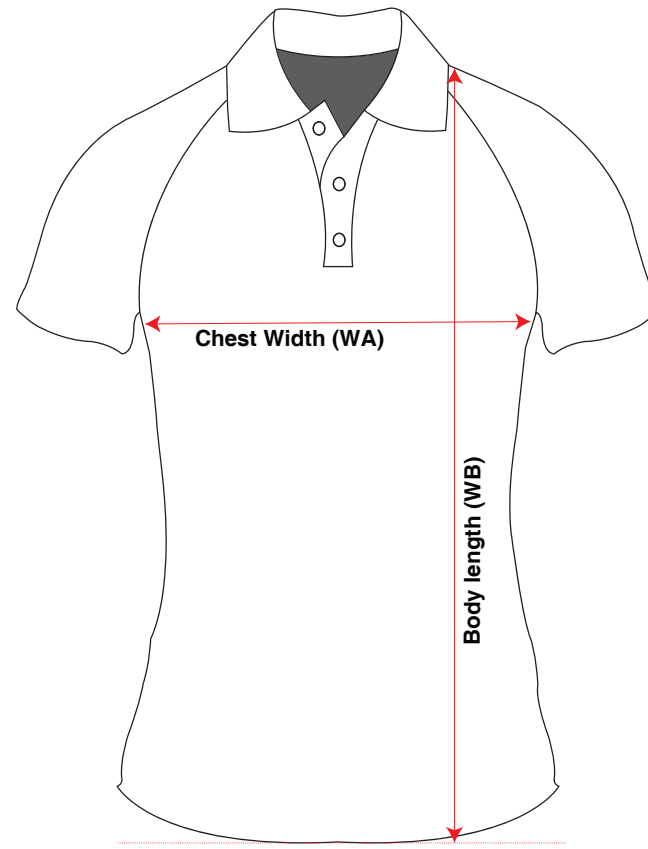

briz leavers

SIZE CHART

Men

Women

Senior Polo Size Chart

Men's POLO

POM	Size(cm)	4	6	8	10	12	14	XS	S	M	L	XL	2XL	3XL	4XL	5XL
MA	Chest Width	36	38	39	40	42	44	48	52	54	57	60	62	65	68	70
MB	Length from HSP	48	50	54	58	62	65	67	70	72	74	76	78	80	82	84

Women's POLO

POM	Size(cm)	6	8	10	12	XS	S	M	L	XL	2XL	3XL	4XL	5XL
WA	Chest Width	40	42	44	46	48	50	52	54	56	58	60	62	64
WB	Length from HSP	61	62	63	64	65	66	67	68	69	70	71	73	75

briz leavers

SIZE CHART

Leavers Jersey Size Chart

Men's/Unisex

	SIZE	3XS	2XS	XS	S	M	L	XL	2XL	3XL	4XL	5XL
MA	CHEST WIDTH (cm)	47	49	52.5	54	56.5	59	61.5	64	66	68	71
MB	BODY LENGTH (cm)	63.5	65	69.5	71	72.5	74	75.5	77	82.5	83	84

Women's Leavers Jersey Size Chart

	SIZE	8	10	12	14	16	18	20	22	24	
WA	CHEST WIDTH (cm)	46	48	51	54	57	60	63	66	69	
WB	BODY LENGTH (cm)	64	65	67	69	71	73	75	77	79	

briz leavers

SIZE CHART

Polycotton Jacket Size Chart

SIZE	4XS	3XS	2XS	XS	S	M	L	XL	2XL	3XL	4XL	
MA	CHEST WIDTH (cm)	48	50	52	54	56	58	60	63	66	69	72
MB	BODY LENGTH (cm)	62	64	65	66	67	69	70	71	72	74	75