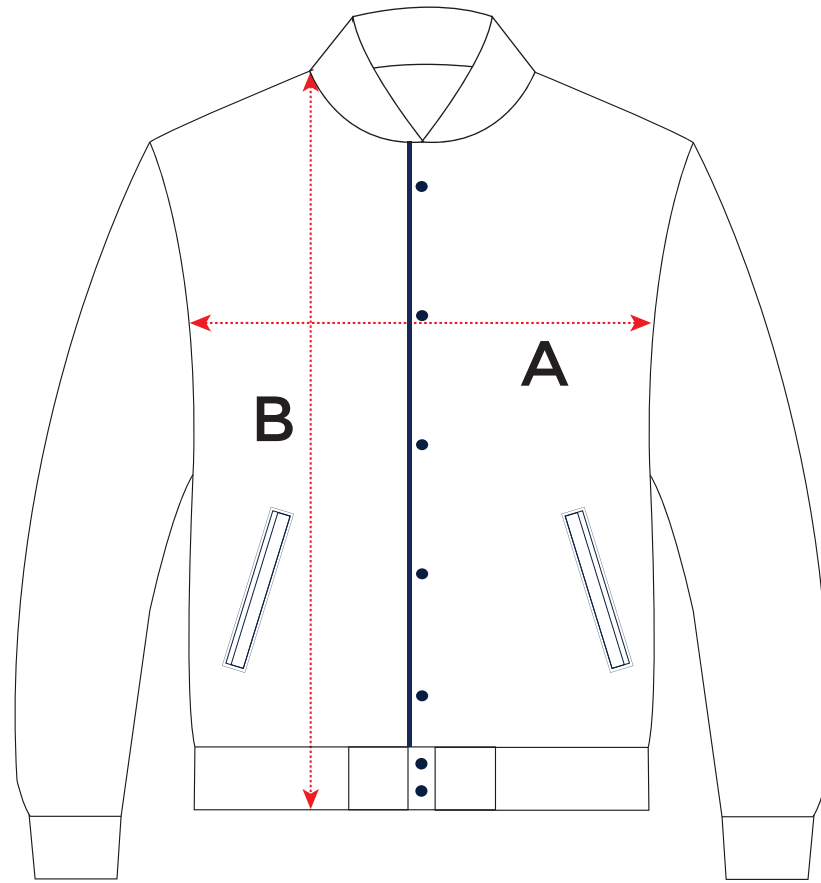

Women's POLO

POM	Size(cm)	6	8	10	12	XS	S	M	L	XL	2XL	3XL	4XL	5XL
WA	Chest Width	40	42	44	46	48	50	52	54	56	58	60	62	64
WB	Length from HSP	61	62	63	64	65	66	67	68	69	70	71	73	75

briz leavers

SIZE CHART

Leavers Jersey Size Chart

Men's/Unisex

	SIZE	3XS	2XS	XS	S	M	L	XL	2XL	3XL	4XL	5XL
MA	CHEST WIDTH (cm)	47	49	52.5	54	56.5	59	61.5	64	66	68	71
MB	BODY LENGTH (cm)	63.5	65	69.5	71	72.5	74	75.5	77	82.5	83	84

Women's Leavers Jersey Size Chart

	SIZE	8	10	12	14	16	18	20	22	24	
WA	CHEST WIDTH (cm)	46	48	51	54	57	60	63	66	69	
WB	BODY LENGTH (cm)	64	65	67	69	71	73	75	77	79	

briz leavers

SIZE CHART

Polycotton Jacket Size Chart

SIZE	4XS	3XS	2XS	XS	S	M	L	XL	2XL	3XL	4XL	
MA	CHEST WIDTH (cm)	48	50	52	54	56	58	60	63	66	69	72
MB	BODY LENGTH (cm)	62	64	65	66	67	69	70	71	72	74	75

briz leavers

SIZE CHART

Sublimated Jacket Size Chart																
	SIZE	4	6	8	10	12	14	XS	S	M	L	XL	2XL	3XL	4XL	5XL
MA	CHEST WIDTH (cm)	41	44	47	50	53	56	58	60.5	63	65.5	68	70.5	73	75.5	78
MB	BODY LENGTH (cm)	50	52	56	60	64	68	69	70	71	73	75	77	78	79	80