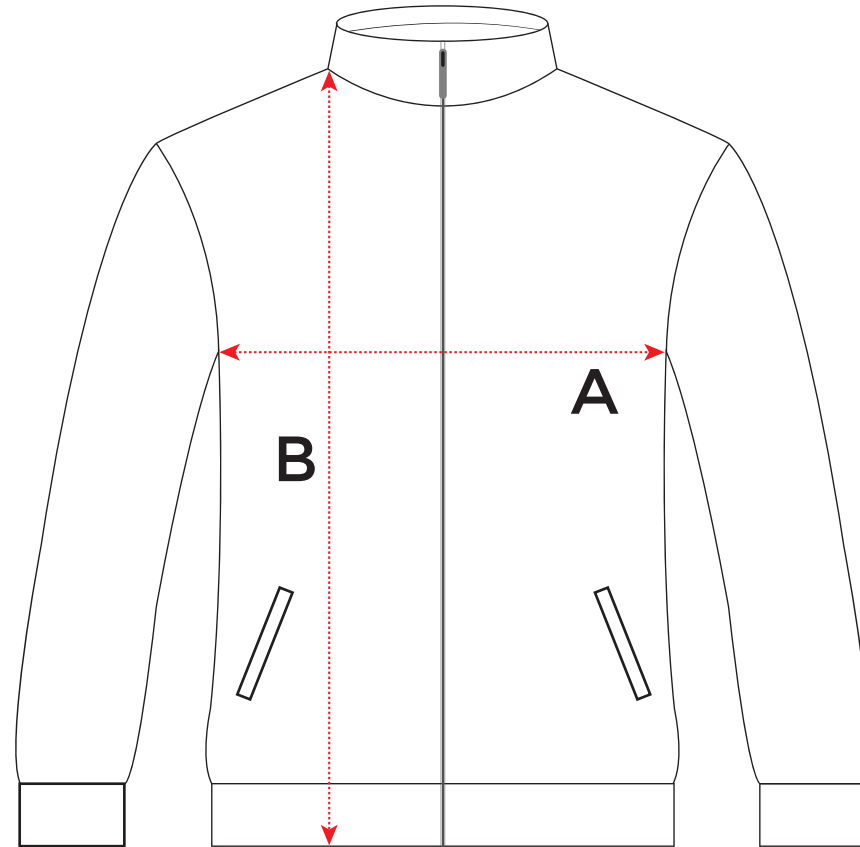

	SIZE	8	10	12	14	16	18	20	22	24	
WA	CHEST WIDTH (cm)	46	48	51	54	57	60	63	66	69	
WB	BODY LENGTH (cm)	64	65	67	69	71	73	75	77	79	

briz leavers

SIZE CHART

Polycotton Jacket Size Chart

SIZE	4XS	3XS	2XS	XS	S	M	L	XL	2XL	3XL	4XL	
MA	CHEST WIDTH (cm)	48	50	52	54	56	58	60	63	66	69	72
MB	BODY LENGTH (cm)	62	64	65	66	67	69	70	71	72	74	75

briz leavers

SIZE CHART

Sublimated Jacket Size Chart																
	SIZE	4	6	8	10	12	14	XS	S	M	L	XL	2XL	3XL	4XL	5XL
MA	CHEST WIDTH (cm)	41	44	47	50	53	56	58	60.5	63	65.5	68	70.5	73	75.5	78
MB	BODY LENGTH (cm)	50	52	56	60	64	68	69	70	71	73	75	77	78	79	80