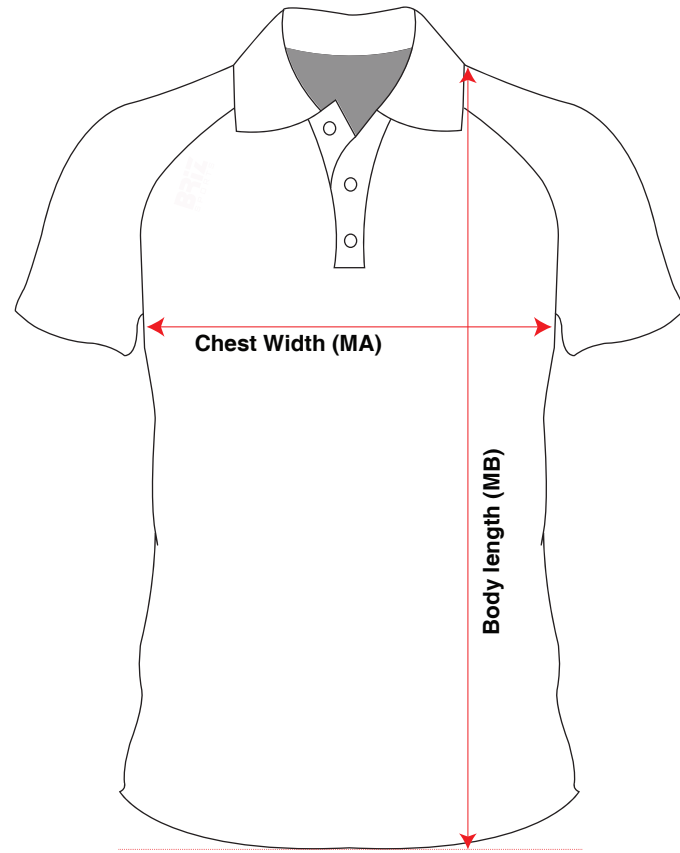

briz leavers

SIZE CHART

Men

Women

Senior Polo Size Chart

Men's POLO

POM	Size(cm)	4	6	8	10	12	14	XS	S	M	L	XL	2XL	3XL	4XL	5XL
MA	Chest Width	36	38	39	40	42	44	48	52	54	57	60	62	65	68	70
MB	Length from HSP	48	50	54	58	62	65	67	70	72	74	76	78	80	82	84

Women's POLO

POM	Size(cm)	6	8	10	12	XS	S	M	L	XL	2XL	3XL	4XL	5XL
WA	Chest Width	40	42	44	46	48	50	52	54	56	58	60	62	64
WB	Length from HSP	61	62	63	64	65	66	67	68	69	70	71	73	75

briz leavers

SIZE CHART

Leavers Jersey Size Chart

Men's/Unisex

	SIZE	3XS	2XS	XS	S	M	L	XL	2XL	3XL	4XL	5XL
MA	CHEST WIDTH (cm)	47	49	52.5	54	56.5	59	61.5	64	66	68	71
MB	BODY LENGTH (cm)	63.5	65	69.5	71	72.5	74	75.5	77	82.5	83	84

Women's Leavers Jersey Size Chart