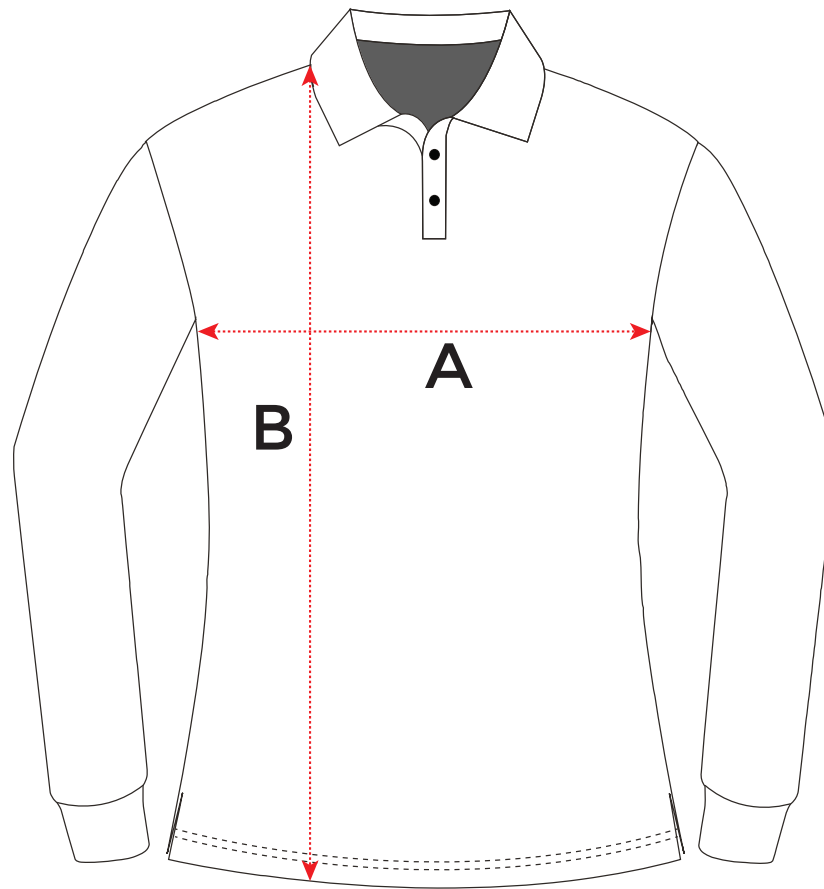

briz leavers

SIZE CHART

Men

Women

Senior Polo Size Chart

Men's POLO

POM	Size(cm)	4	6	8	10	12	14	XS	S	M	L	XL	2XL	3XL	4XL	5XL
MA	Chest Width	36	38	39	40	42	44	48	52	54	57	60	62	65	68	70
MB	Length from HSP	48	50	54	58	62	65	67	70	72	74	76	78	80	82	84

Women's POLO

POM	Size(cm)	6	8	10	12	XS	S	M	L	XL	2XL	3XL	4XL	5XL
WA	Chest Width	40	42	44	46	48	50	52	54	56	58	60	62	64
WB	Length from HSP	61	62	63	64	65	66	67	68	69	70	71	73	75

briz leavers

SIZE CHART

Leavers Jersey Size Chart