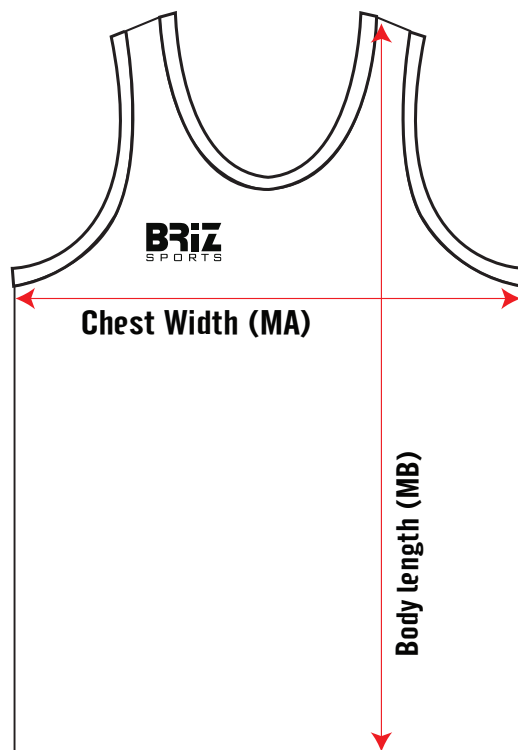

briz leavers

SIZE CHART

Men

Women

Schoolies Polo Size Chart

Men's POLO

POM	Size(cm)	4	6	8	10	12	14	XS	S	M	L	XL	2XL	3XL	4XL	5XL
MA	Chest Width	36	38	39	40	42	44	48	52	54	57	60	62	65	68	70
MB	Length from HSP	48	50	54	58	62	65	67	70	72	74	76	78	80	82	84

Women's POLO

POM	Size(cm)	6	8	10	12	XS	S	M	L	XL	2XL	3XL	4XL	5XL
WA	Chest Width	40	42	44	46	48	50	52	54	56	58	60	62	64
WB	Length from HSP	61	62	63	64	65	66	67	68	69	70	71	73	75

briz leavers

SIZE CHART

Men

Women

Schoolies Singlets Size Chart

Singlets

POM	Size(cm)	6	8	10	12	14	XS	S	M	L	XL	2XL	3XL	4XL	5XL
A	Chest width	41	42	45	48		50	53	56	59	62	65	68	70	72
B	Body length	60	62	64	70		74	76	78	80	82	84	86	88	90

briz leavers

Women's T shirt

POM	Size(cm)	4	6	8	10	12	14	XS	S	M	L	XL	2XL	3XL	4XL	5XL
WA	Chest Width	29	31	33	35	37	39	41	43	45	47	49	51	53	55	57
WB	Length from HSP	43	46	49	52	55	58	61	63	65	67	69	71	73	75	77