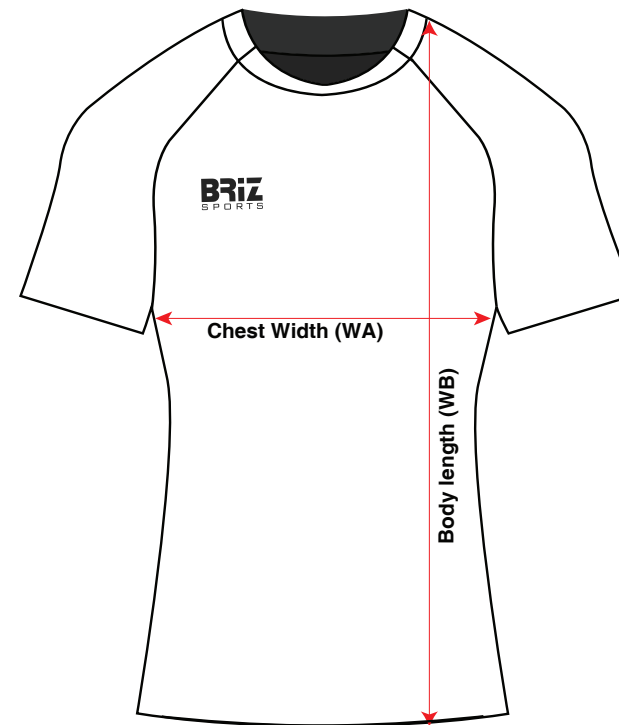

briz leavers

SIZE CHART

Men

Women

Schoolies Polo Size Chart

Men's POLO

POM	Size(cm)	4	6	8	10	12	14	XS	S	M	L	XL	2XL	3XL	4XL	5XL
MA	Chest Width	36	38	39	40	42	44	48	52	54	57	60	62	65	68	70
MB	Length from HSP	48	50	54	58	62	65	67	70	72	74	76	78	80	82	84

Women's POLO

POM	Size(cm)	6	8	10	12	XS	S	M	L	XL	2XL	3XL	4XL	5XL
WA	Chest Width	40	42	44	46	48	50	52	54	56	58	60	62	64
WB	Length from HSP	61	62	63	64	65	66	67	68	69	70	71	73	75

briz leavers

SIZE CHART

Men

Women

Schoolies Singlets Size Chart

Singlets

POM	Size(cm)	6	8	10	12	14	XS	S	M	L	XL	2XL	3XL	4XL	5XL
A	Chest width	41	42	45	48		50	53	56	59	62	65	68	70	72
B	Body length	60	62	64	70		74	76	78	80	82	84	86	88	90

briz leavers

SIZE CHART

Men

Women

Schoolies Tee Size Chart

MEN'S T SHIRT

POM	Size(cm)	4	6	8	10	12	14	XS	S	M	L	XL	2XL	3XL	4XL	5XL
MA	Chest Width	36	38	39	40	42	44	48	52	54	57	60	62	65	68	70
MB	Length from HSP	48	50	54	58	62	65	67	70	72	74	76	78	80	82	84