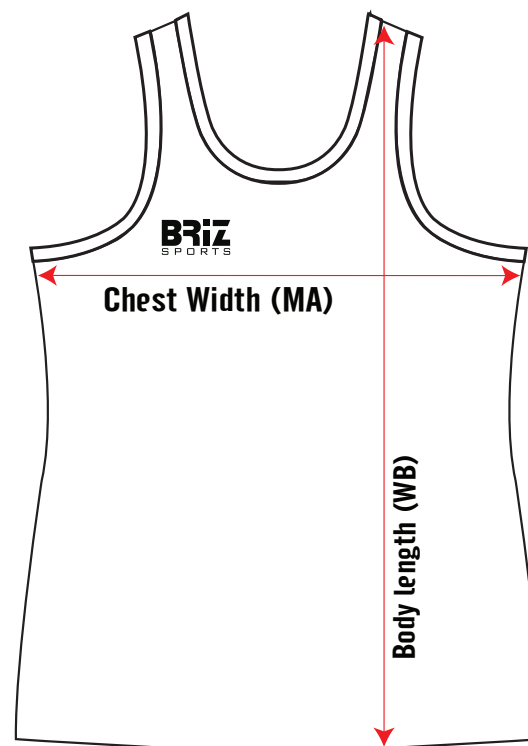

briz leavers

SIZE CHART

Men

Women

Schoolies Polo Size Chart

Men's POLO

POM	Size(cm)	4	6	8	10	12	14	XS	S	M	L	XL	2XL	3XL	4XL	5XL
MA	Chest Width	36	38	39	40	42	44	48	52	54	57	60	62	65	68	70
MB	Length from HSP	48	50	54	58	62	65	67	70	72	74	76	78	80	82	84

Women's POLO

POM	Size(cm)	6	8	10	12	XS	S	M	L	XL	2XL	3XL	4XL	5XL
WA	Chest Width	40	42	44	46	48	50	52	54	56	58	60	62	64
WB	Length from HSP	61	62	63	64	65	66	67	68	69	70	71	73	75

briz leavers

SIZE CHART

Men

Women

Schoolies Singlets Size Chart

Singlets

POM	Size(cm)	6	8	10	12	14	XS	S	M	L	XL	2XL	3XL	4XL	5XL
A	Chest width	41	42	45	48		50	53	56	59	62	65	68	70	72
B	Body length	60	62	64	70		74	76	78	80	82	84	86	88	90

briz leavers

Women's T shirt

POM	Size(cm)	4	6	8	10	12	14	XS	S	M	L	XL	2XL	3XL	4XL	5XL
WA	Chest Width	29	31	33	35	37	39	41	43	45	47	49	51	53	55	57
WB	Length from HSP	43	46	49	52	55	58	61	63	65	67	69	71	73	75	77