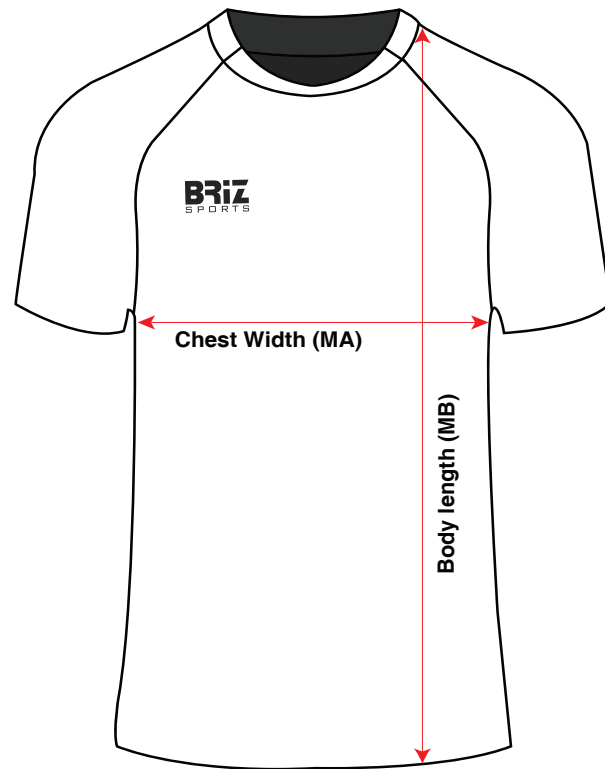

briz leavers

SIZE CHART

Men

Women

Schoolies Polo Size Chart

Men's POLO

POM	Size(cm)	4	6	8	10	12	14	XS	S	M	L	XL	2XL	3XL	4XL	5XL
MA	Chest Width	36	38	39	40	42	44	48	52	54	57	60	62	65	68	70
MB	Length from HSP	48	50	54	58	62	65	67	70	72	74	76	78	80	82	84

Women's POLO

POM	Size(cm)	6	8	10	12	XS	S	M	L	XL	2XL	3XL	4XL	5XL
WA	Chest Width	40	42	44	46	48	50	52	54	56	58	60	62	64
WB	Length from HSP	61	62	63	64	65	66	67	68	69	70	71	73	75

briz leavers

SIZE CHART

Men

Women

Schoolies Singlets Size Chart

Singlets

POM	Size(cm)	6	8	10	12	14	XS	S	M	L	XL	2XL	3XL	4XL	5XL
A	Chest width	41	42	45	48		50	53	56	59	62	65	68	70	72
B	Body length	60	62	64	70		74	76	78	80	82	84	86	88	90

briz leavers

SIZE CHART

Men

Women

Schoolies Tee Size Chart

MEN'S T SHIRT

POM	Size(cm)	4	6	8	10	12	14	XS	S	M	L	XL	2XL	3XL	4XL	5XL
MA	Chest Width	36	38	39	40	42	44	48	52	54	57	60	62	65	68	70
MB	Length from HSP	48	50	54	58	62	65	67	70	72	74	76	78	80	82	84