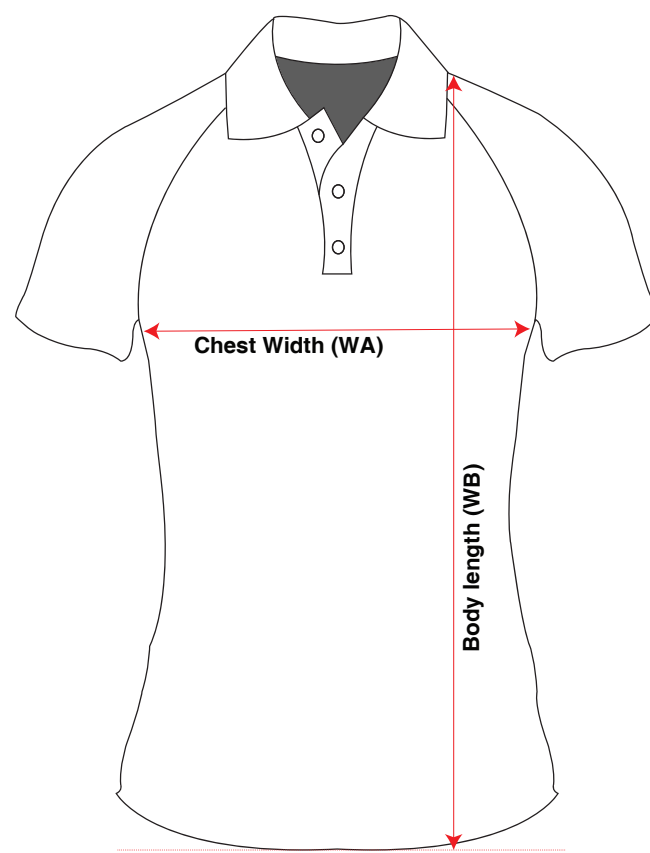

briz leavers

SIZE CHART

Men

Women

Schoolies Polo Size Chart

Men's POLO

POM	Size(cm)	4	6	8	10	12	14	XS	S	M	L	XL	2XL	3XL	4XL	5XL
MA	Chest Width	36	38	39	40	42	44	48	52	54	57	60	62	65	68	70
MB	Length from HSP	48	50	54	58	62	65	67	70	72	74	76	78	80	82	84

Women's POLO

POM	Size(cm)	6	8	10	12	XS	S	M	L	XL	2XL	3XL	4XL	5XL
WA	Chest Width	40	42	44	46	48	50	52	54	56	58	60	62	64
WB	Length from HSP	61	62	63	64	65	66	67	68	69	70	71	73	75

briz leavers

SIZE CHART

Men

Women

Schoolies Singlets Size Chart

Singlets

POM	Size(cm)	6	8	10	12	14	XS	S	M	L	XL	2XL	3XL	4XL	5XL
A	Chest width	41	42	45	48		50	53	56	59	62	65	68	70	72
B	Body length	60	62	64	70		74	76	78	80	82	84	86	88	90

briz leavers

Women's T shirt

POM	Size(cm)	4	6	8	10	12	14	XS	S	M	L	XL	2XL	3XL	4XL	5XL
WA	Chest Width	29	31	33	35	37	39	41	43	45	47	49	51	53	55	57
WB	Length from HSP	43	46	49	52	55	58	61	63	65	67	69	71	73	75	77