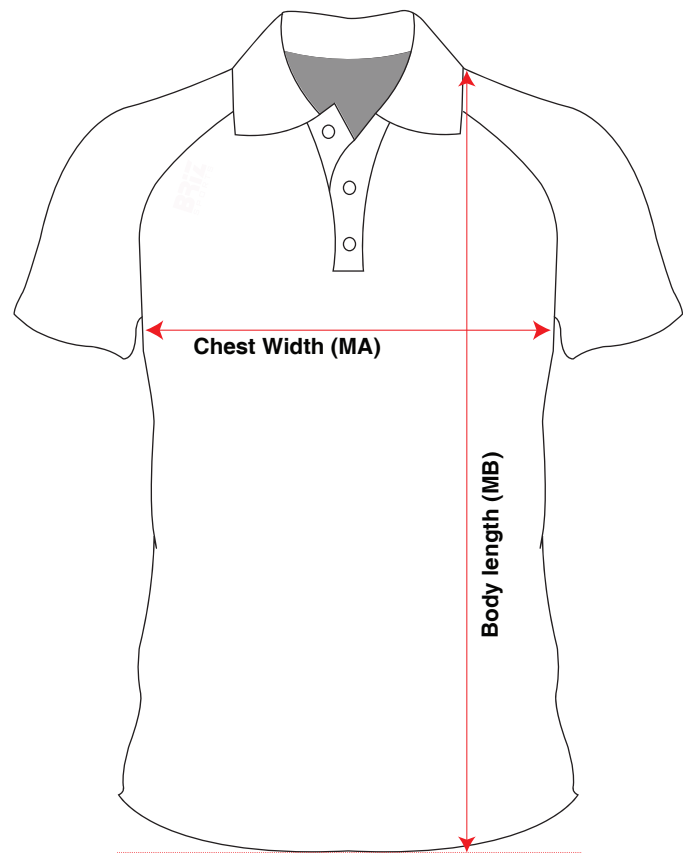

briz leavers

SIZE CHART

Men

Women

Schoolies Polo Size Chart

Men's POLO

POM	Size(cm)	4	6	8	10	12	14	XS	S	M	L	XL	2XL	3XL	4XL	5XL
MA	Chest Width	36	38	39	40	42	44	48	52	54	57	60	62	65	68	70
MB	Length from HSP	48	50	54	58	62	65	67	70	72	74	76	78	80	82	84

Women's POLO

POM	Size(cm)	6	8	10	12	XS	S	M	L	XL	2XL	3XL	4XL	5XL
WA	Chest Width	40	42	44	46	48	50	52	54	56	58	60	62	64
WB	Length from HSP	61	62	63	64	65	66	67	68	69	70	71	73	75

briz leavers

SIZE CHART

Men

Women

Schoolies Singlets Size Chart

Singlets

POM	Size(cm)	6	8	10	12	14	XS	S	M	L	XL	2XL	3XL	4XL	5XL
A	Chest width	41	42	45	48		50	53	56	59	62	65	68	70	72
B	Body length	60	62	64	70		74	76	78	80	82	84	86	88	90

briz leavers

Women's T shirt

POM	Size(cm)	4	6	8	10	12	14	XS	S	M	L	XL	2XL	3XL	4XL	5XL
WA	Chest Width	29	31	33	35	37	39	41	43	45	47	49	51	53	55	57
WB	Length from HSP	43	46	49	52	55	58	61	63	65	67	69	71	73	75	77