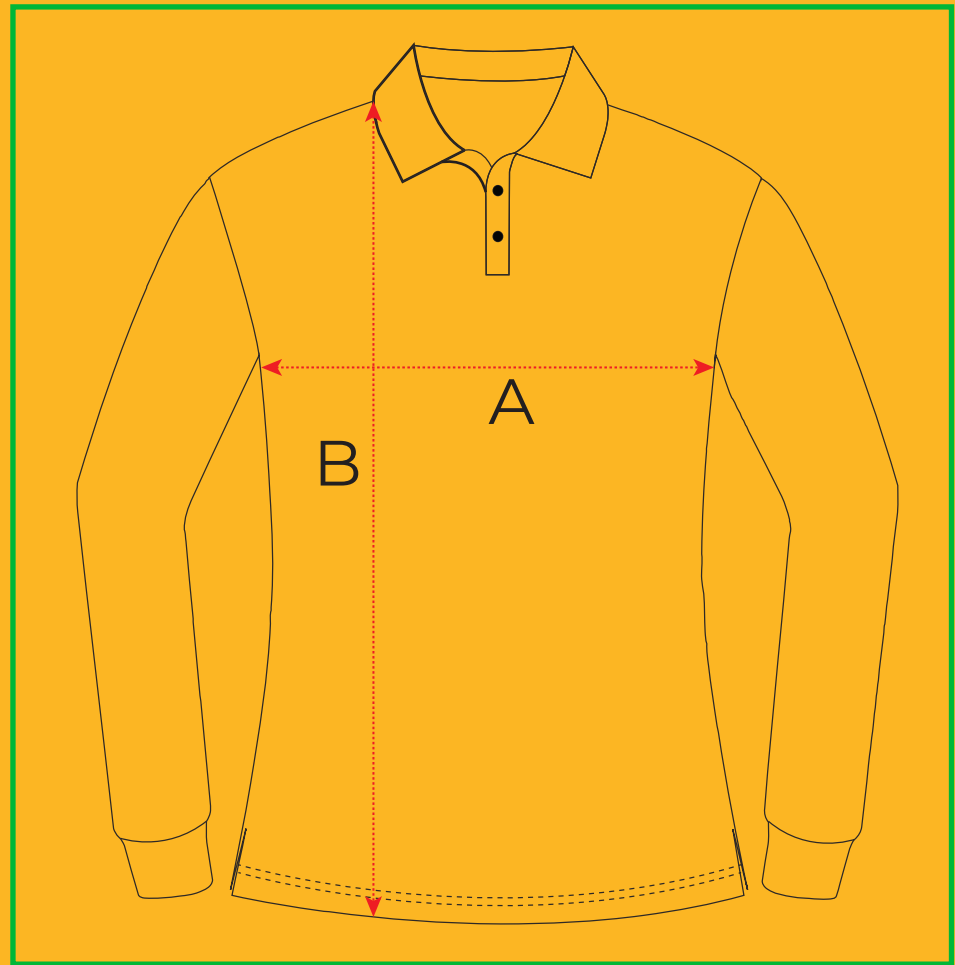

briz leavers
WEAR YOUR LEGACY

SIZE CHART

Poly-Cotton Jersey Size Chart

Men's/Unisex

	SIZE	3XS	2XS	XS	S	M	L	XL	2XL	3XL	4XL	5XL	6XL	7XL	8XL
MA	CHEST WIDTH (cm)	47	49	52.5	54	56.5	59	61.5	64	66	68	71	74	76	78
MB	BODY LENGTH (cm)	63.5	65	69.5	71	72.5	74	75.5	77	82.5	83	84	85	86	87