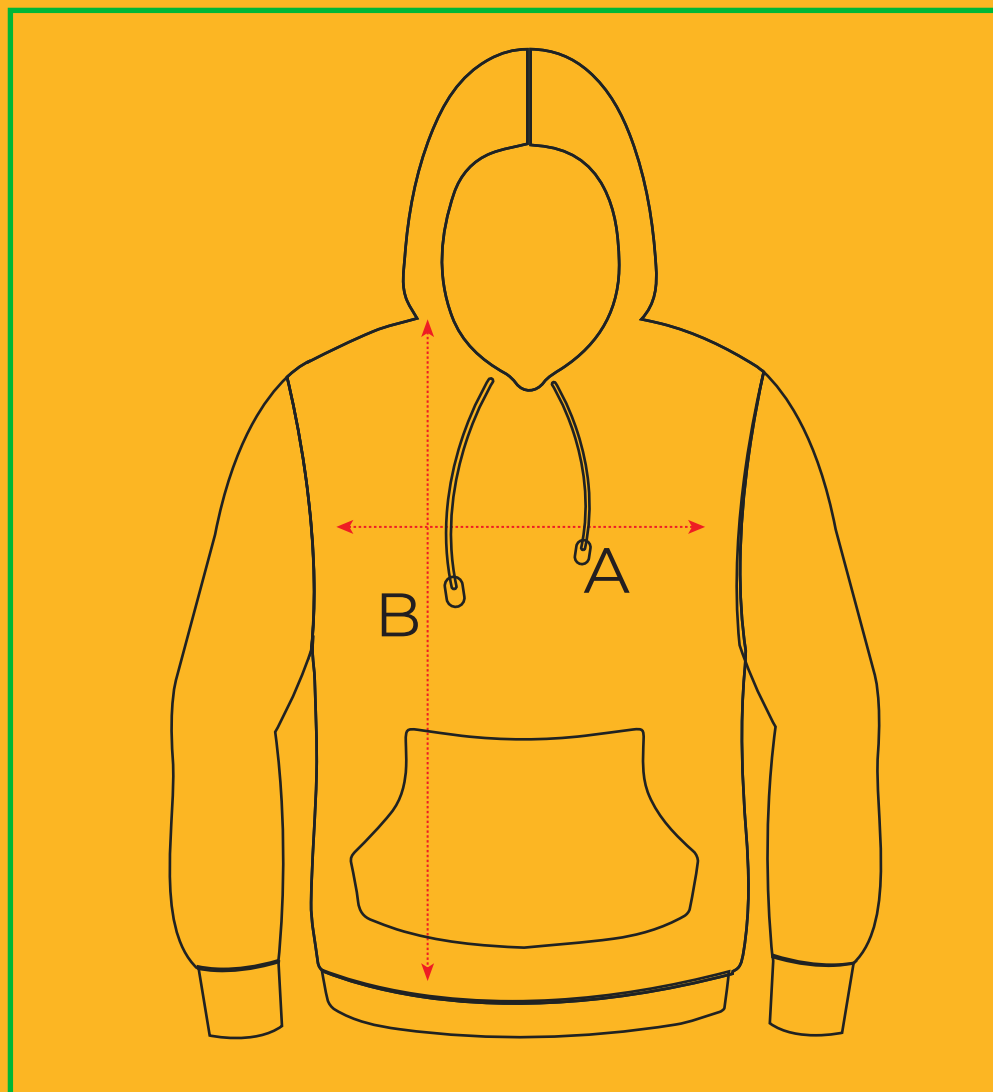

SIZE CHART

Varsity Fleece Jacket size Chart (Unisex)

POM	Size (cm)	K4	K6	K8	K10	K12	K14	K16	XS	S	M	L	XL	2XL	3XL	4XL	5XL	6XL	7XL	8XL
A	1/2 Chest Width	37.5	40	42.5	45	47.5	50	52.5	55	57.5	60	62.5	65	67.5	70	72.5	75	77.5	80	82.5
B	Body Length	45.5	48.5	51.5	54.5	57.5	60.5	63.5	66.5	69.5	72	74.5	77	79.5	82	84	87	88	89	90

briz leavers
WEAR YOUR LEGACY

SIZE CHART

Sublimated Jacket Size Chart

POM	Size (cm)	K4	K6	K8	K10	K12	K14	K16	XS	S	M	L	XL	2XL	3XL	4XL	5XL	6XL	7XL	8XL
A	1/2 Chest Width	37.5	40	42.5	45	47.5	50	52.5	55	57.5	60	62.5	65	67.5	70	72.5	75	77.5	80	82.5
B	Body Length	45.5	48.5	51.5	54.5	57.5	60.5	63.5	66.5	69.5	72	74.5	77	79.5	82	84	87	88	89	90

briz leavers
WEAR YOUR LEGACY

SIZE CHART

Hoodie size Chart (Unisex)

POM	Size (cm)	K4	K6	K8	K10	K12	K14	K16	XS	S	M	L	XL	2XL	3XL	4XL	5XL	6XL	7XL	8XL
A	1/2 Chest Width	37.5	40	42.5	45	47.5	50	52.5	55	57.5	60	62.5	65	67.5	70	72.5	75	77.5	80	82.5
B	Body Length	45.5	48.5	51.5	54.5	57.5	60.5	63.5	66.5	69.5	72	74.5	77	79.5	82	84	87	88	89	90