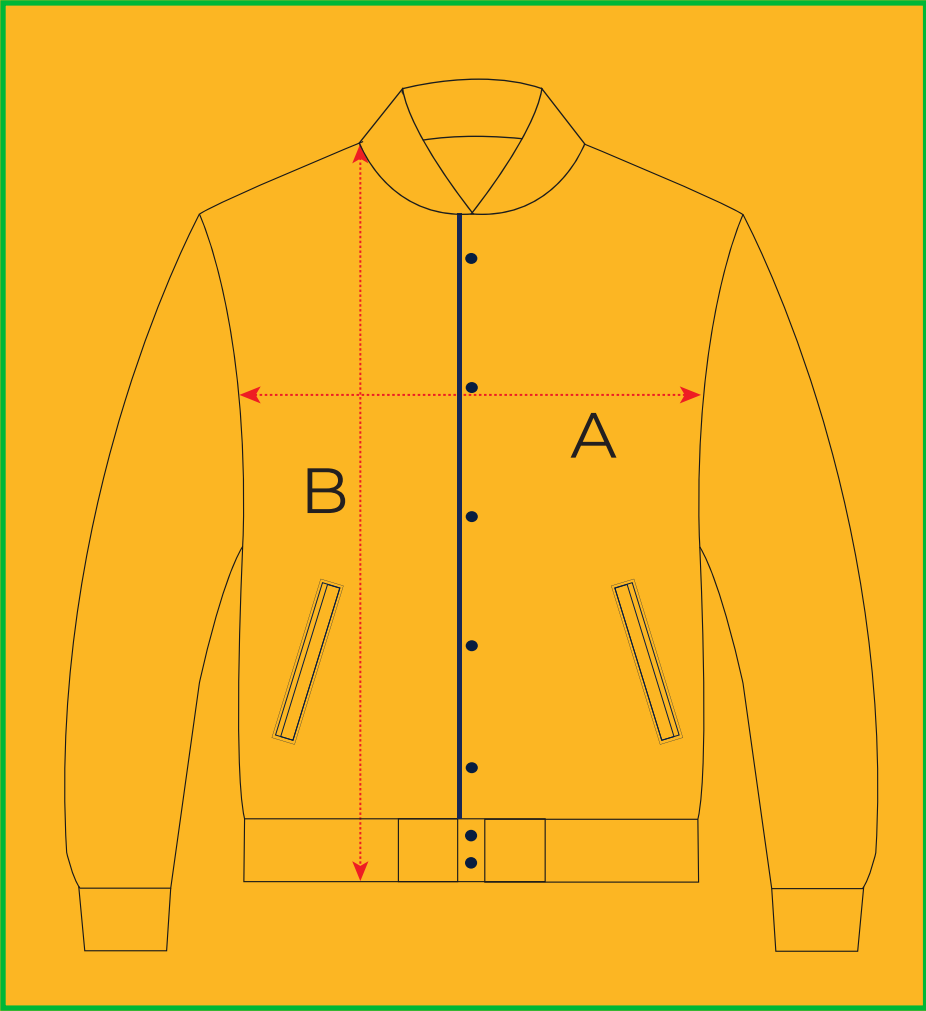

briz leavers
WEAR YOUR LEGACY

SIZE CHART

Poly-Cotton Jersey Size Chart

Men's/Unisex

	SIZE	10c	12c	3XS	2XS	XS	S	M	L	XL	2XL	3XL	4XL	5XL	6XL	7XL	8XL
MA	CHEST WIDTH (cm)	42	44.5	47	49	52.5	54	56.5	59	61.5	64	66	68	71	74	76	78
MB	BODY LENGTH (cm)	57	60.5	63.5	65	69.5	71	72.5	74	75.5	77	82.5	83	84	85	86	87

Women's Leavers Jersey Size Chart

	SIZE	8	10	12	14	16	18	20	22	24	26	28	30
WA	CHEST WIDTH (cm)	46	48	51	54	57	60	63	66	69	72	74	76
WB	BODY LENGTH (cm)	64	65	67	69	71	73	75	77	79	81	82	83

briz leavers
WEAR YOUR LEGACY

SIZE CHART

Varsity Fleece Jacket size Chart (Unisex)

POM	Size (cm)	K4	K6	K8	K10	K12	K14	K16	XS	S	M	L	XL	2XL	3XL	4XL	5XL	6XL	7XL	8XL
A	1/2 Chest Width	37.5	40	42.5	45	47.5	50	52.5	55	57.5	60	62.5	65	67.5	70	72.5	75	77.5	80	82.5
B	Body Length	45.5	48.5	51.5	54.5	57.5	60.5	63.5	66.5	69.5	72	74.5	77	79.5	82	84	87	88	89	90