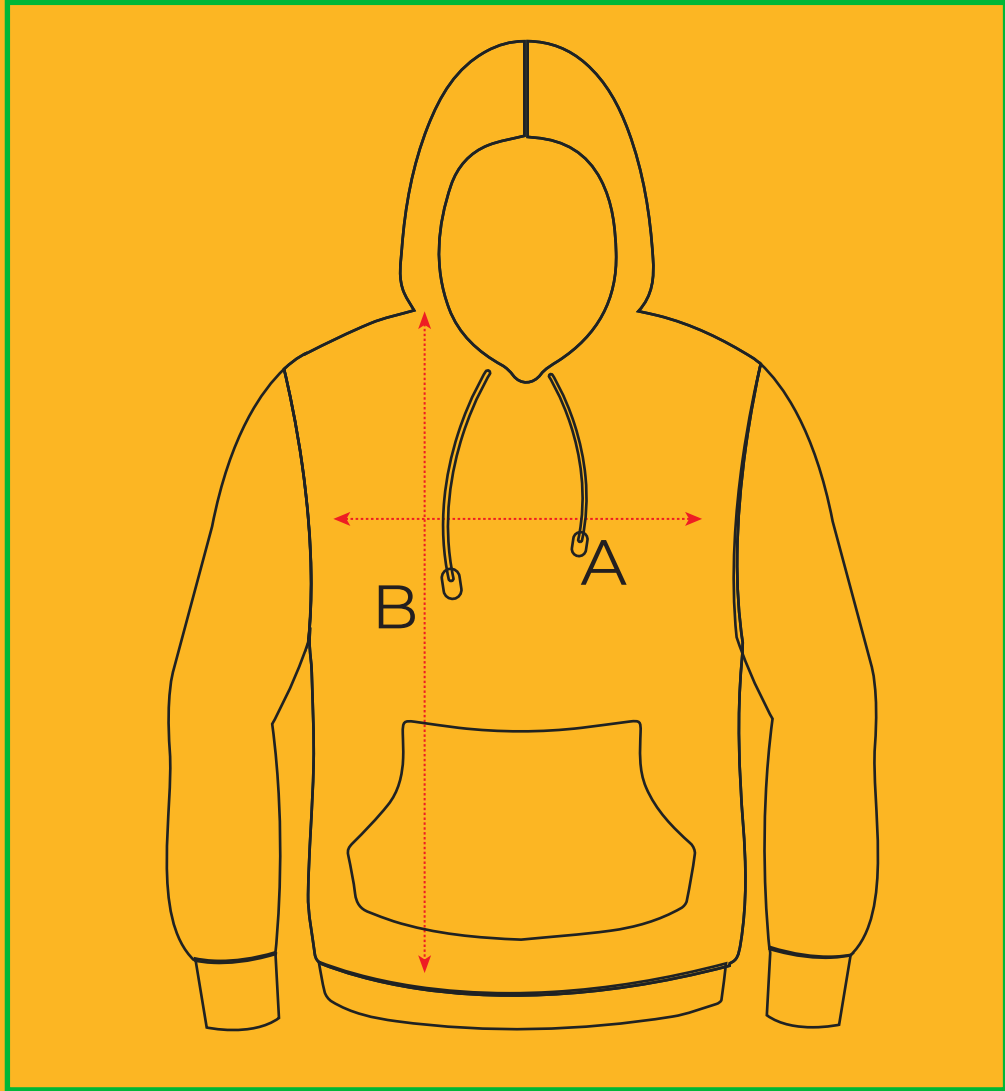

SIZE CHART

Varsity Fleece Jacket size Chart (Unisex)

POM	Size (cm)	K4	K6	K8	K10	K12	K14	K16	XS	S	M	L	XL	2XL	3XL	4XL	5XL	6XL	7XL	8XL
A	1/2 Chest Width	37.5	40	42.5	45	47.5	50	52.5	55	57.5	60	62.5	65	67.5	70	72.5	75	77.5	80	82.5
B	Body Length	45.5	48.5	51.5	54.5	57.5	60.5	63.5	66.5	69.5	72	74.5	77	79.5	82	84	87	88	89	90

briz leavers
WEAR YOUR LEGACY

SIZE CHART

Sublimated Jacket Size Chart

POM	Size (cm)	K4	K6	K8	K10	K12	K14	K16	XS	S	M	L	XL	2XL	3XL	4XL	5XL	6XL	7XL	8XL
A	1/2 Chest Width	37.5	40	42.5	45	47.5	50	52.5	55	57.5	60	62.5	65	67.5	70	72.5	75	77.5	80	82.5
B	Body Length	45.5	48.5	51.5	54.5	57.5	60.5	63.5	66.5	69.5	72	74.5	77	79.5	82	84	87	88	89	90

briz leavers
WEAR YOUR LEGACY

SIZE CHART

Hoodie size Chart (Unisex)

POM	Size (cm)	K4	K6	K8	K10	K12	K14	K16	XS	S	M	L	XL	2XL	3XL	4XL	5XL	6XL	7XL	8XL
A	1/2 Chest Width	37.5	40	42.5	45	47.5	50	52.5	55	57.5	60	62.5	65	67.5	70	72.5	75	77.5	80	82.5
B	Body Length	45.5	48.5	51.5	54.5	57.5	60.5	63.5	66.5	69.5	72	74.5	77	79.5	82	84	87	88	89	90