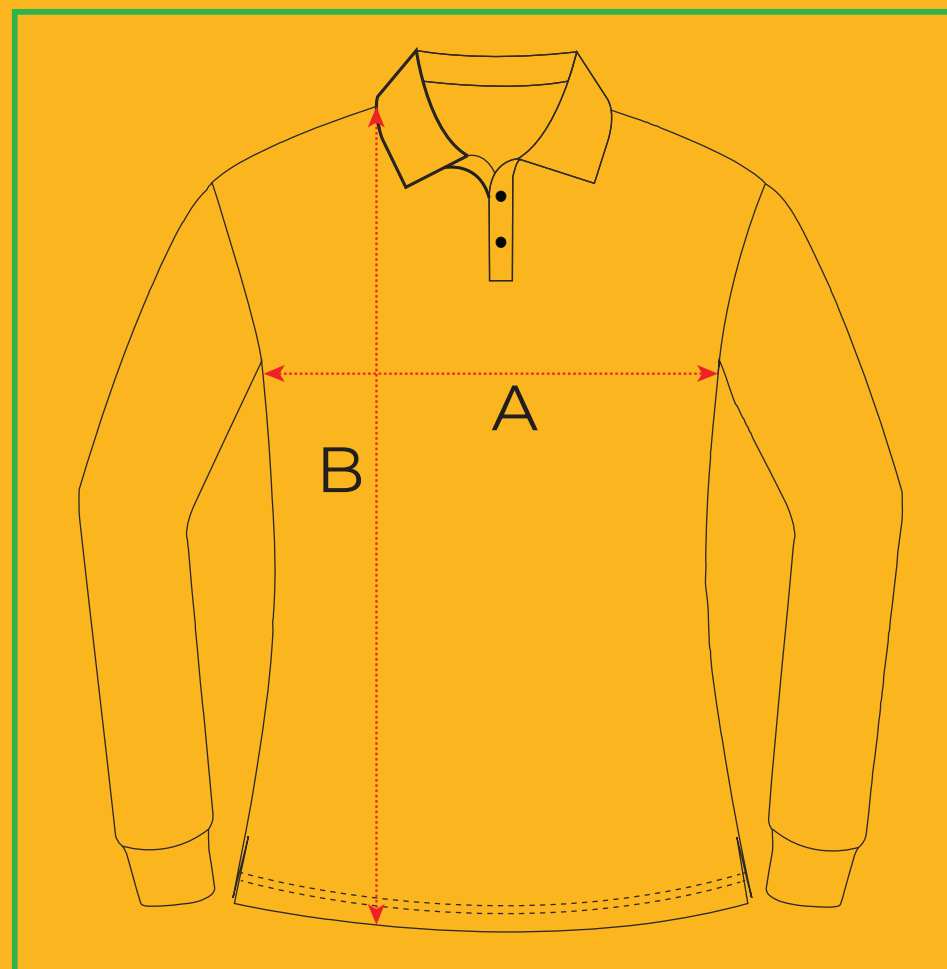

briz leavers
WEAR YOUR LEGACY

SIZE CHART

Poly-Cotton Jersey Size Chart

Men's/Unisex

	SIZE	10c	12c	3XS	2XS	XS	S	M	L	XL	2XL	3XL	4XL	5XL	6XL	7XL	8XL
MA	CHEST WIDTH (cm)	42	44.5	47	49	52.5	54	56.5	59	61.5	64	66	68	71	74	76	78
MB	BODY LENGTH (cm)	57	60.5	63.5	65	69.5	71	72.5	74	75.5	77	82.5	83	84	85	86	87