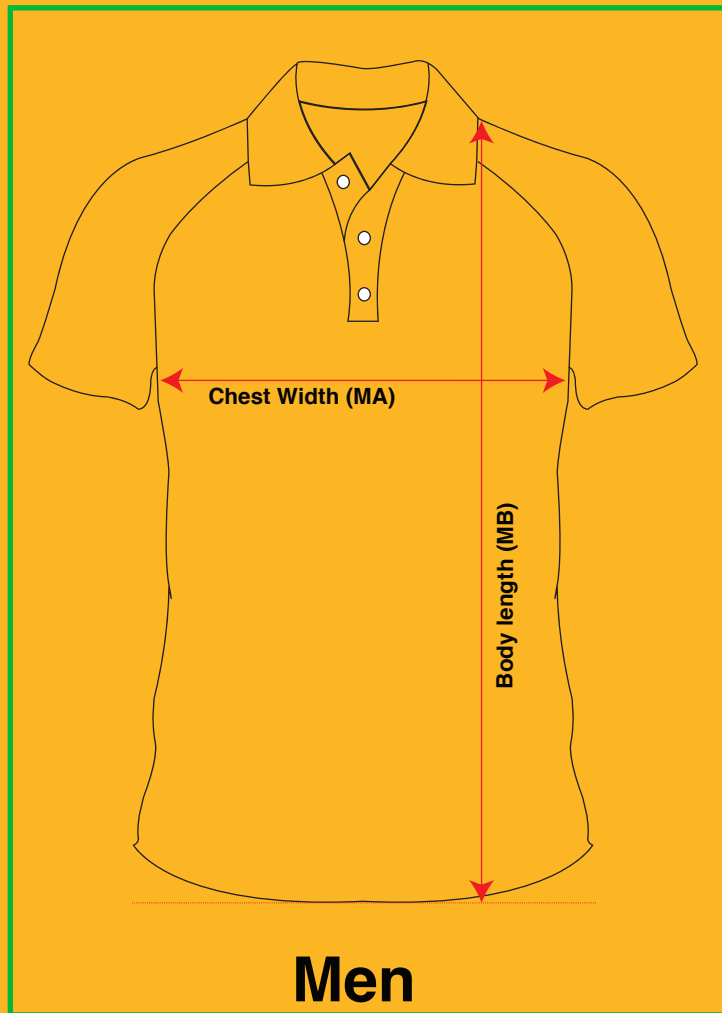

briz leavers
WEAR YOUR LEGACY

SIZE CHART

Polo Size Chart

Kid's Men's / Unisex

POM	Size (cm)	4	6	8	10	12	14	16	XS	S	M	L	XL	2XL	3XL	4XL	5XL	6XL	7XL	8XL
MA	Chest Width	34	36	38	40	42	44	46	48	52	54	57	60	62	65	68	70	72	74	76
MB	Body Length	46	50	54	57	60	63	66	68	70	72	74	76	77	78	79	80	81	82	83

Adult Women's Polo

POM	Size (cm)	W6	W8	W10	W12	W14	W16	W18	W20	W22	W24	W26	W28	W30	W32	W34
WA	Chest Width	42	44	47	49	52	54	57	59	62	64	67	69	72	74	77
WB	Body Length	63	64	65	66	66	67	69	72	73	74	75	76	76	77	77

briz leavers
WEAR YOUR LEGACY

SIZE CHART

Poly-Cotton Jersey Size Chart

Men's/Unisex

	SIZE	10c	12c	3XS	2XS	XS	S	M	L	XL	2XL	3XL	4XL	5XL	6XL	7XL	8XL
MA	CHEST WIDTH (cm)	42	44.5	47	49	52.5	54	56.5	59	61.5	64	66	68	71	74	76	78
MB	BODY LENGTH (cm)	57	60.5	63.5	65	69.5	71	72.5	74	75.5	77	79	80	81	82	83	84