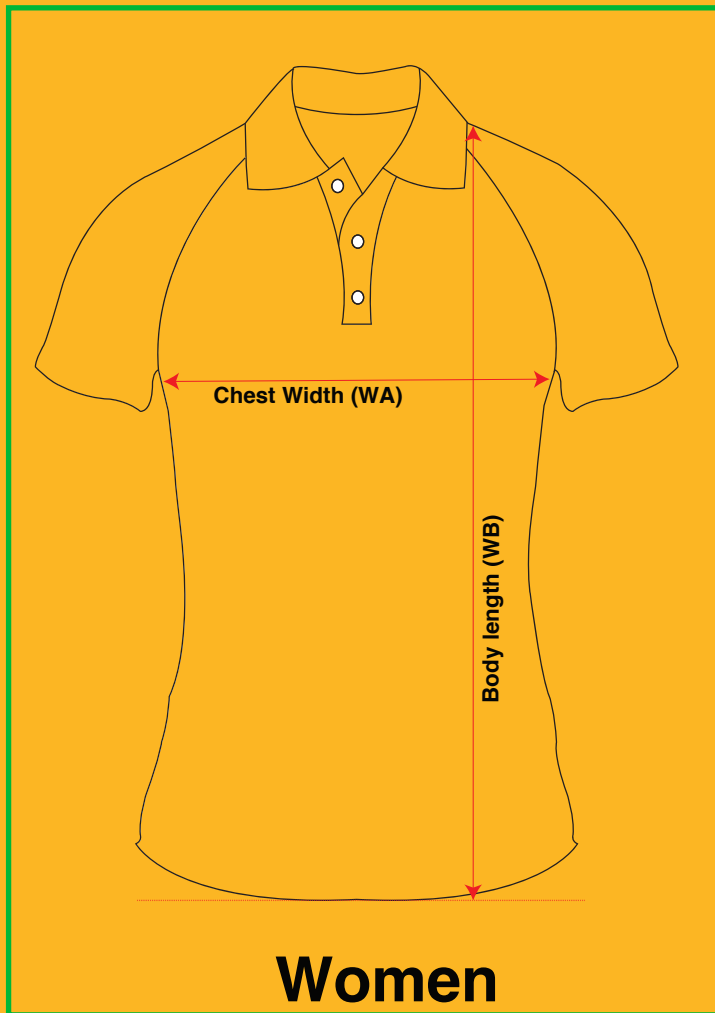

briz leavers
WEAR YOUR LEGACY

SIZE CHART

Polo Size Chart

Kid's Men's / Unisex

POM	Size (cm)	4	6	8	10	12	14	16	XS	S	M	L	XL	2XL	3XL	4XL	5XL	6XL	7XL	8XL
MA	Chest Width	34	36	38	40	42	44	46	48	52	54	57	60	62	65	68	70	72	74	76
MB	Body Length	46	50	54	57	60	63	66	68	70	72	74	76	77	78	79	80	81	82	83

Adult Women's Polo

POM	Size (cm)	W6	W8	W10	W12	W14	W16	W18	W20	W22	W24	W26	W28	W30	W32	W34
WA	Chest Width	42	44	47	49	52	54	57	59	62	64	67	69	72	74	77
WB	Body Length	63	64	65	66	66	67	69	72	73	74	75	76	76	77	77

briz leavers
WEAR YOUR LEGACY

SIZE CHART

Poly-Cotton Jersey Size Chart

Men's/Unisex

	SIZE	10c	12c	3XS	2XS	XS	S	M	L	XL	2XL	3XL	4XL	5XL	6XL	7XL	8XL
MA	CHEST WIDTH (cm)	42	44.5	47	49	52.5	54	56.5	59	61.5	64	66	68	71	74	76	78
MB	BODY LENGTH (cm)	57	60.5	63.5	65	69.5	71	72.5	74	75.5	77	79	80	81	82	83	84