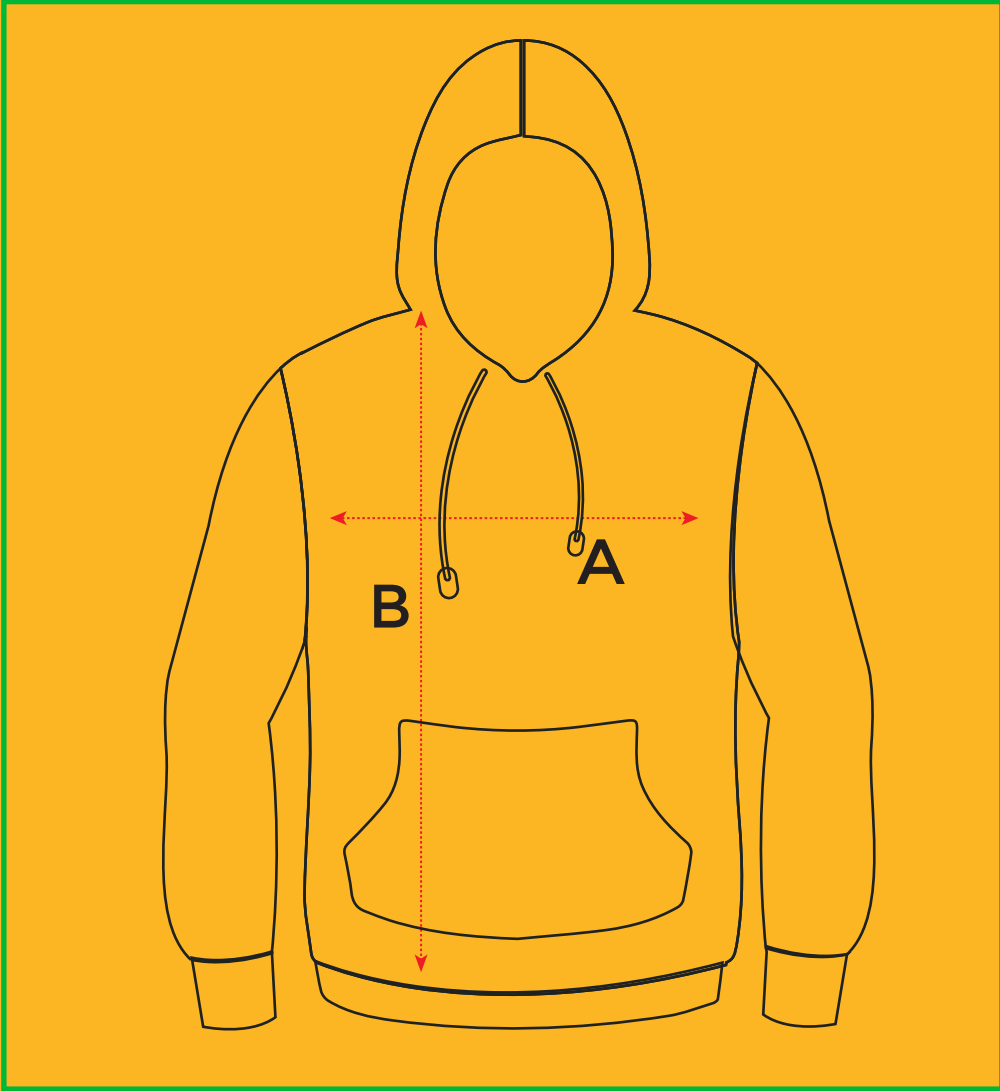

SIZE CHART

Varsity Fleece Jacket size Chart (Unisex)

POM	Size (cm)	K4	K6	K8	K10	K12	K14	K16	XS	S	M	L	XL	2XL	3XL	4XL	5XL	6XL	7XL	8XL
A	1/2 Chest Width	37.5	40	42.5	45	47.5	50	52.5	55	57.5	60	62.5	65	67.5	70	72.5	75	77.5	80	82.5
B	Body Length	45.5	48.5	51.5	54.5	57.5	60.5	63.5	66.5	69.5	72	74.5	77	79.5	82	84	87	88	89	90

briz leavers
WEAR YOUR LEGACY

SIZE CHART

Sublimated Jacket Size Chart

POM	Size (cm)	K4	K6	K8	K10	K12	K14	K16	XS	S	M	L	XL	2XL	3XL	4XL	5XL	6XL	7XL	8XL
A	1/2 Chest Width	37.5	40	42.5	45	47.5	50	52.5	55	57.5	60	62.5	65	67.5	70	72.5	75	77.5	80	82.5
B	Body Length	45.5	48.5	51.5	54.5	57.5	60.5	63.5	66.5	69.5	72	74.5	77	79.5	82	84	87	88	89	90

briz leavers
WEAR YOUR LEGACY

SIZE CHART

Hoodie size Chart (Unisex)

POM	Size (cm)	K4	K6	K8	K10	K12	K14	K16	XS	S	M	L	XL	2XL	3XL	4XL	5XL	6XL	7XL	8XL
A	1/2 Chest Width	37.5	40	42.5	45	47.5	50	52.5	55	57.5	60	62.5	65	67.5	70	72.5	75	77.5	80	82.5
B	Body Length	45.5	48.5	51.5	54.5	57.5	60.5	63.5	66.5	69.5	72	74.5	77	79.5	82	84	87	88	89	90