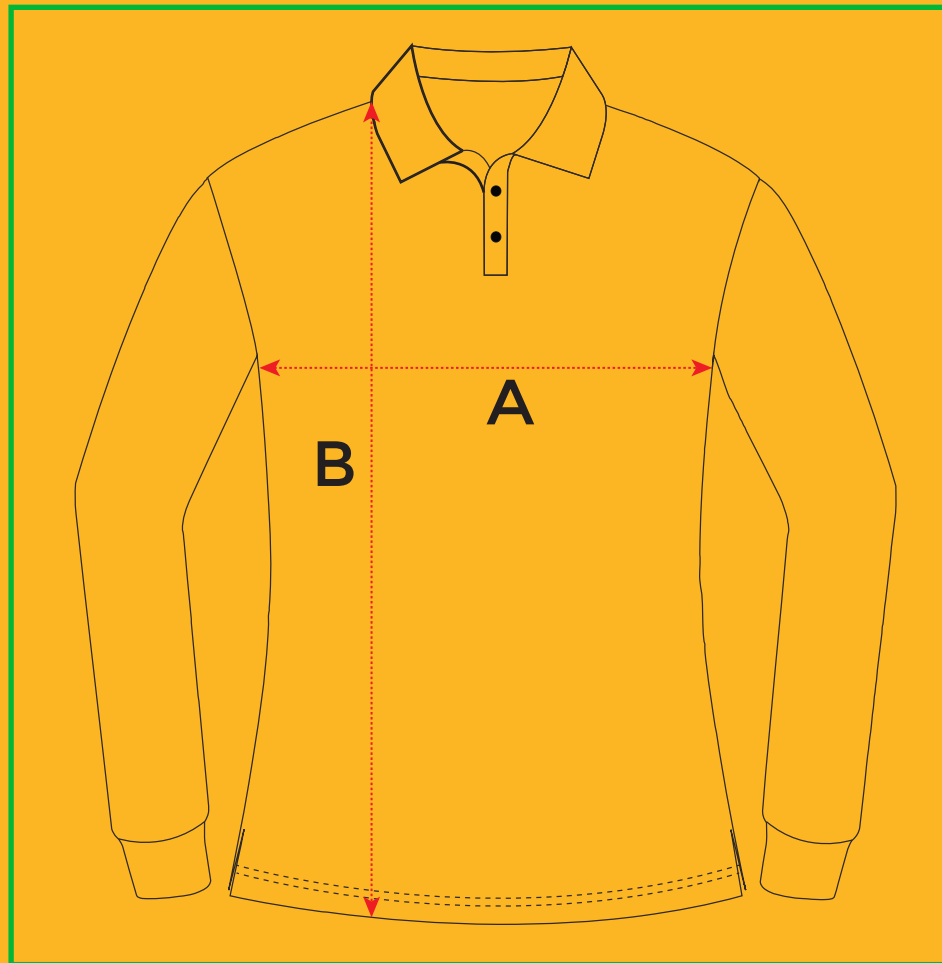

briz leavers
WEAR YOUR LEGACY

SIZE CHART

Poly-Cotton Jersey Size Chart

Men's/Unisex

	SIZE	10c	12c	3XS	2XS	XS	S	M	L	XL	2XL	3XL	4XL	5XL	6XL	7XL	8XL
MA	CHEST WIDTH (cm)	42	44.5	47	49	52.5	54	56.5	59	61.5	64	66	68	71	74	76	78
MB	BODY LENGTH (cm)	57	60.5	63.5	65	69.5	71	72.5	74	75.5	77	79	80	81	82	83	84

Women's Leavers Jersey Size Chart

	SIZE	8	10	12	14	16	18	20	22	24	26	28	30
WA	CHEST WIDTH (cm)	46	48	51	54	57	60	63	66	69	72	74	76
WB	BODY LENGTH (cm)	64	65	67	69	71	73	75	77	79	81	82	83