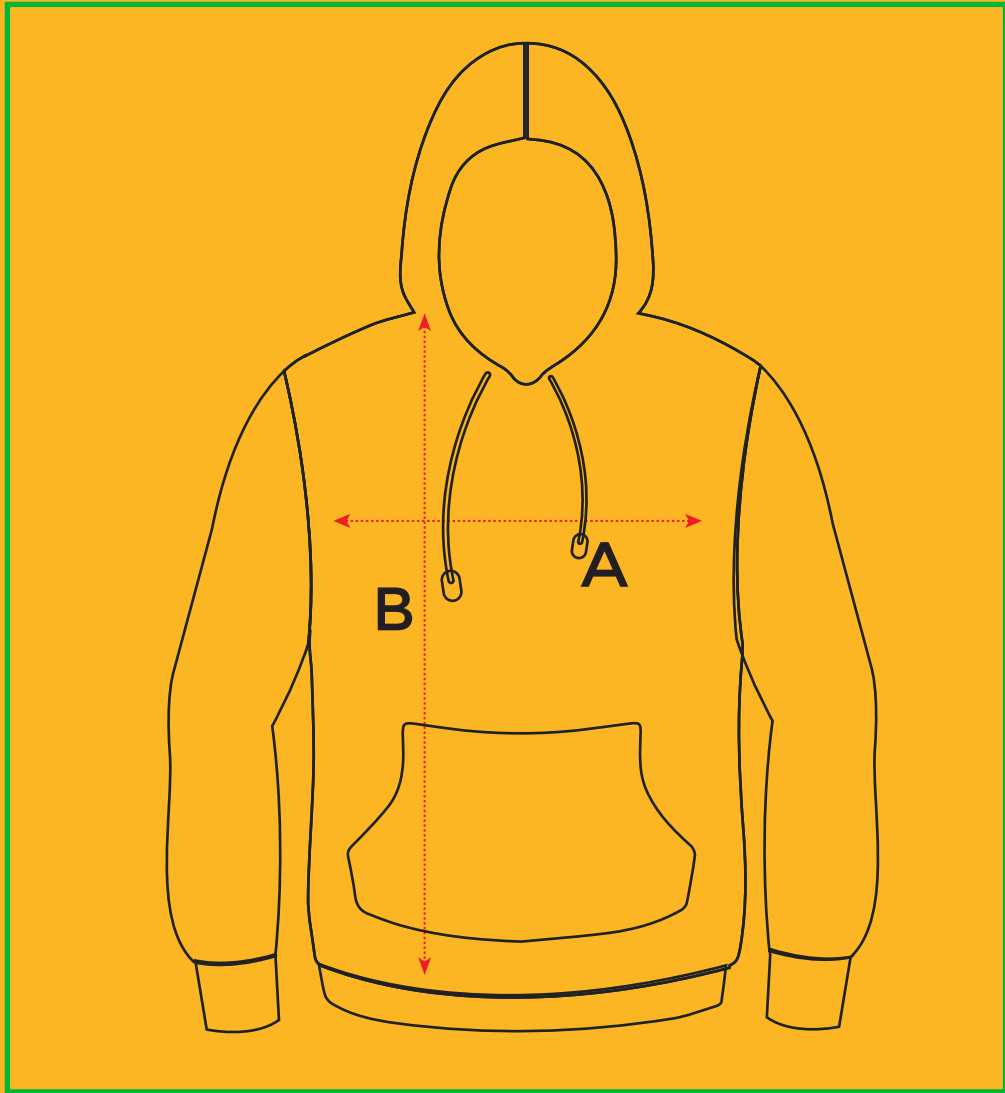

SIZE CHART

Varsity Fleece Jacket size Chart (Unisex)

POM	Size (cm)	K4	K6	K8	K10	K12	K14	K16	XS	S	M	L	XL	2XL	3XL	4XL	5XL	6XL	7XL	8XL
A	1/2 Chest Width	37.5	40	42.5	45	47.5	50	52.5	55	57.5	60	62.5	65	67.5	70	72.5	75	77.5	80	82.5
B	Body Length	45.5	48.5	51.5	54.5	57.5	60.5	63.5	66.5	69.5	72	74.5	77	79.5	82	84	87	88	89	90

briz leavers
WEAR YOUR LEGACY

SIZE CHART

Sublimated Jacket Size Chart

POM	Size (cm)	K4	K6	K8	K10	K12	K14	K16	XS	S	M	L	XL	2XL	3XL	4XL	5XL	6XL	7XL	8XL
A	1/2 Chest Width	37.5	40	42.5	45	47.5	50	52.5	55	57.5	60	62.5	65	67.5	70	72.5	75	77.5	80	82.5
B	Body Length	45.5	48.5	51.5	54.5	57.5	60.5	63.5	66.5	69.5	72	74.5	77	79.5	82	84	87	88	89	90

briz leavers
WEAR YOUR LEGACY

SIZE CHART

Hoodie size Chart (Unisex)

POM	Size (cm)	K4	K6	K8	K10	K12	K14	K16	XS	S	M	L	XL	2XL	3XL	4XL	5XL	6XL	7XL	8XL
A	1/2 Chest Width	37.5	40	42.5	45	47.5	50	52.5	55	57.5	60	62.5	65	67.5	70	72.5	75	77.5	80	82.5
B	Body Length	45.5	48.5	51.5	54.5	57.5	60.5	63.5	66.5	69.5	72	74.5	77	79.5	82	84	87	88	89	90