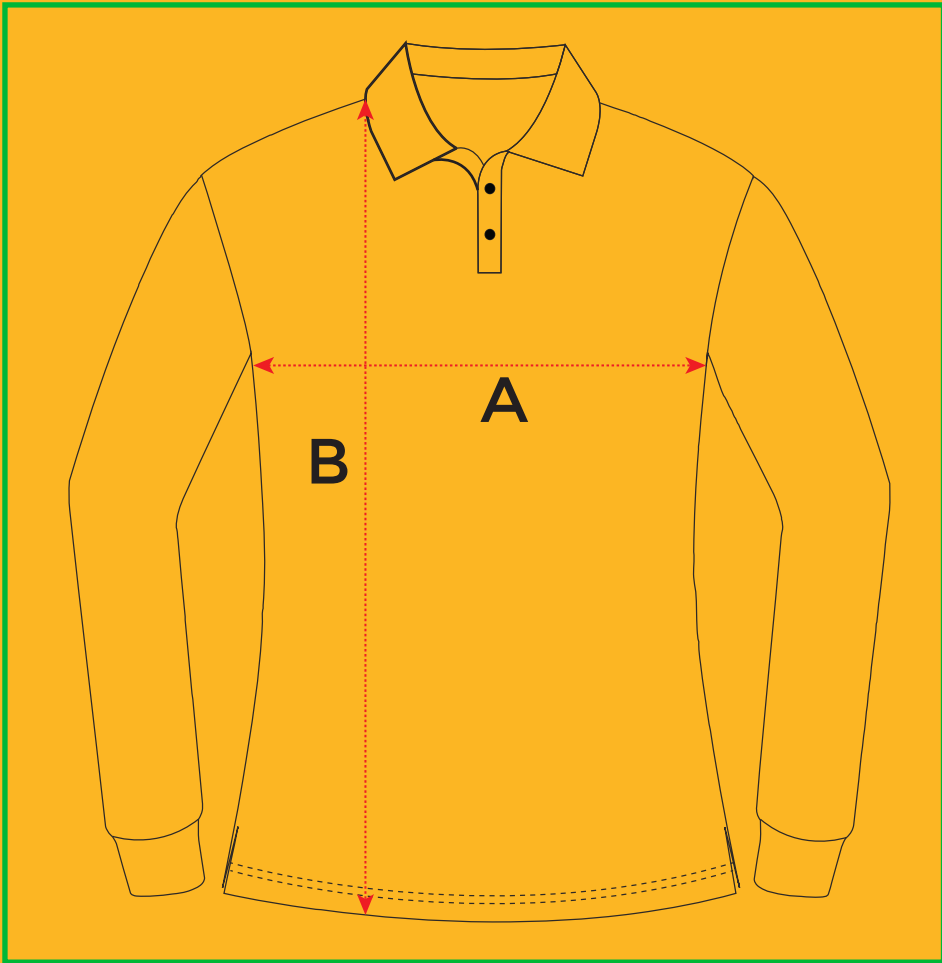

briz leavers
WEAR YOUR LEGACY

SIZE CHART

Poly-Cotton Jersey Size Chart

Men's/Unisex

	SIZE	10c	12c	3XS	2XS	XS	S	M	L	XL	2XL	3XL	4XL	5XL	6XL	7XL	8XL
MA	CHEST WIDTH (cm)	42	44.5	47	49	52.5	54	56.5	59	61.5	64	66	68	71	74	76	78
MB	BODY LENGTH (cm)	57	60.5	63.5	65	69.5	71	72.5	74	75.5	77	79	80	81	82	83	84

SIZE CHART

Varsity Fleece Jacket size Chart (Unisex)

POM	Size (cm)	K4	K6	K8	K10	K12	K14	K16	XS	S	M	L	XL	2XL	3XL	4XL	5XL	6XL	7XL	8XL
A	1/2 Chest Width	37.5	40	42.5	45	47.5	50	52.5	55	57.5	60	62.5	65	67.5	70	72.5	75	77.5	80	82.5
B	Body Length	45.5	48.5	51.5	54.5	57.5	60.5	63.5	66.5	69.5	72	74.5	77	79.5	82	84	87	88	89	90