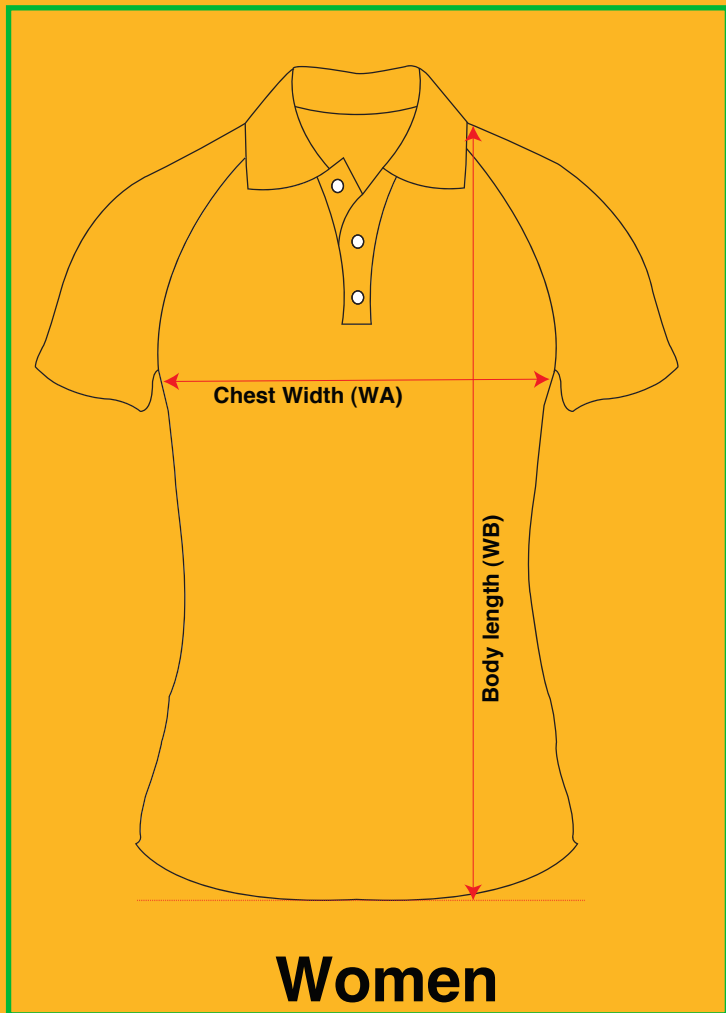

briz leavers
WEAR YOUR LEGACY

SIZE CHART

Senior Polo Size Chart

Men's POLO

POM	Size (cm)	K4	K6	K8	K10	K12	K14	K16	XS	S	M	L	XL	2XL	3XL	4XL	5XL	6XL	7XL	8XL
MA	Chest Width	34	36	38	40	42	44	46	48	52	54	57	60	62	65	68	70	72	74	76
MB	Body Length	46	50	54	57	60	63	66	68	70	72	74	76	77	78	79	80	81	82	83

Women's POLO

		W6	W8	W10	W12	W14	W16	W18	W20	W22	W24	W26	W28	W30	W32	W34
WA	Chest Width	42	44	47	49	52	54	57	59	62	64	67	69	72	74	77
WB	Body Length	63	64	65	66	66	67	69	72	73	74	75	76	76	77	77

briz leavers
WEAR YOUR LEGACY

SIZE CHART

Poly-Cotton Jersey Size Chart

Men's/Unisex

SIZE	K4	K6	K8	K10	K12	K14/3XS	K16/2XS	XS	S	M	L	XL	2XL	3XL	4XL	5XL	6XL	7XL	8XL
MA CHEST WIDTH (cm)	36	38	40	42	44.5	47	49	52.5	54	56.5	59	61.5	64	66	68	71	74	76	78
MB BODY LENGTH (cm)	49.5	52	55.5	57	60.5	63.5	65	69.5	71	72.5	74	75.5	77	79	80	81	82	83	84

SIZE CHART

Varsity Fleece Jacket size Chart (Unisex)

POM	Size (cm)	K4	K6	K8	K10	K12	K14	K16	XS	S	M	L	XL	2XL	3XL	4XL	5XL	6XL	7XL	8XL
A	1/2 Chest Width	37.5	40	42.5	45	47.5	50	52.5	55	57.5	60	62.5	65	67.5	70	72.5	75	77.5	80	82.5
B	Body Length	45.5	48.5	51.5	54.5	57.5	60.5	63.5	66.5	69.5	72	74.5	77	79.5	82	84	87	88	89	90