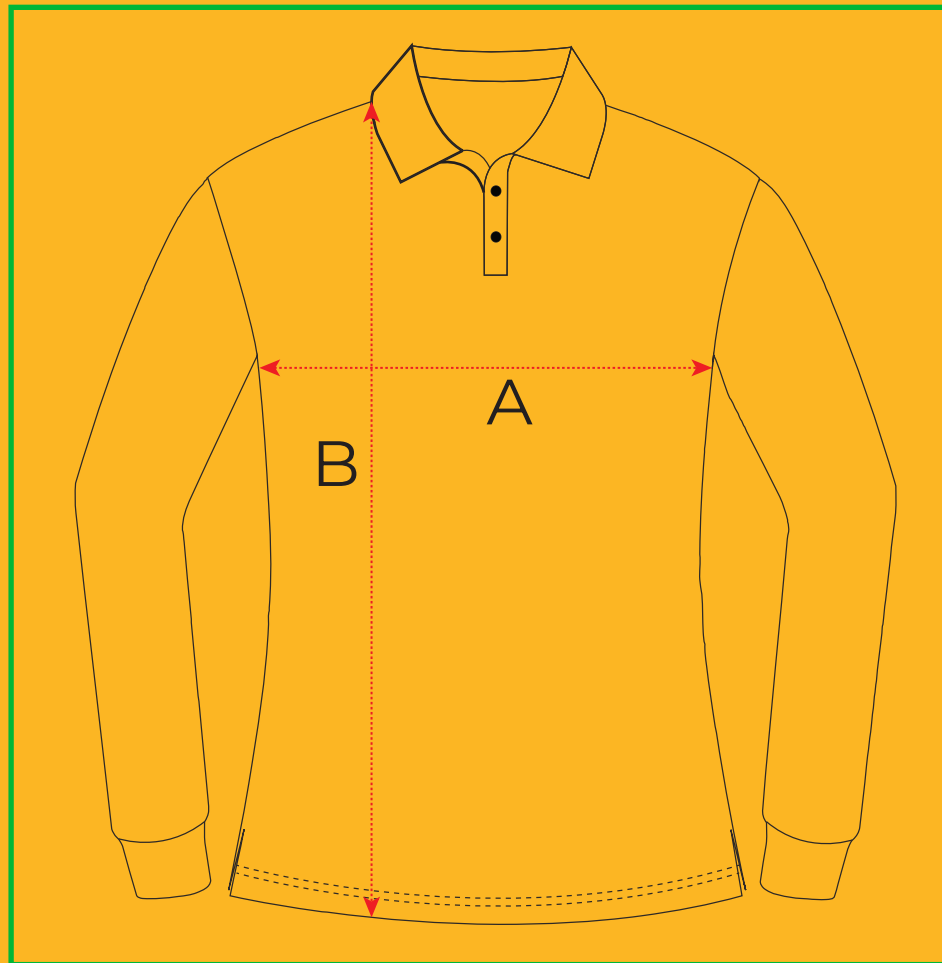

briz leavers
WEAR YOUR LEGACY

SIZE CHART

Poly-Cotton Jersey Size Chart

Men's/Unisex

SIZE	K4	K6	K8	K10	K12	K14/3XS	K16/2XS	XS	S	M	L	XL	2XL	3XL	4XL	5XL	6XL	7XL	8XL
MA CHEST WIDTH (cm)	36	38	40	42	44.5	47	49	52.5	54	56.5	59	61.5	64	66	68	71	74	76	78
MB BODY LENGTH (cm)	49.5	52	55.5	57	60.5	63.5	65	69.5	71	72.5	74	75.5	77	79	80	81	82	83	84

Women's Leavers Jersey Size Chart

SIZE	8	10	12	14	16	18	20	22	24	26	28	30
WA CHEST WIDTH (cm)	46	48	51	54	57	60	63	66	69	72	74	76
WB BODY LENGTH (cm)	64	65	67	69	71	73	75	77	79	81	82	83