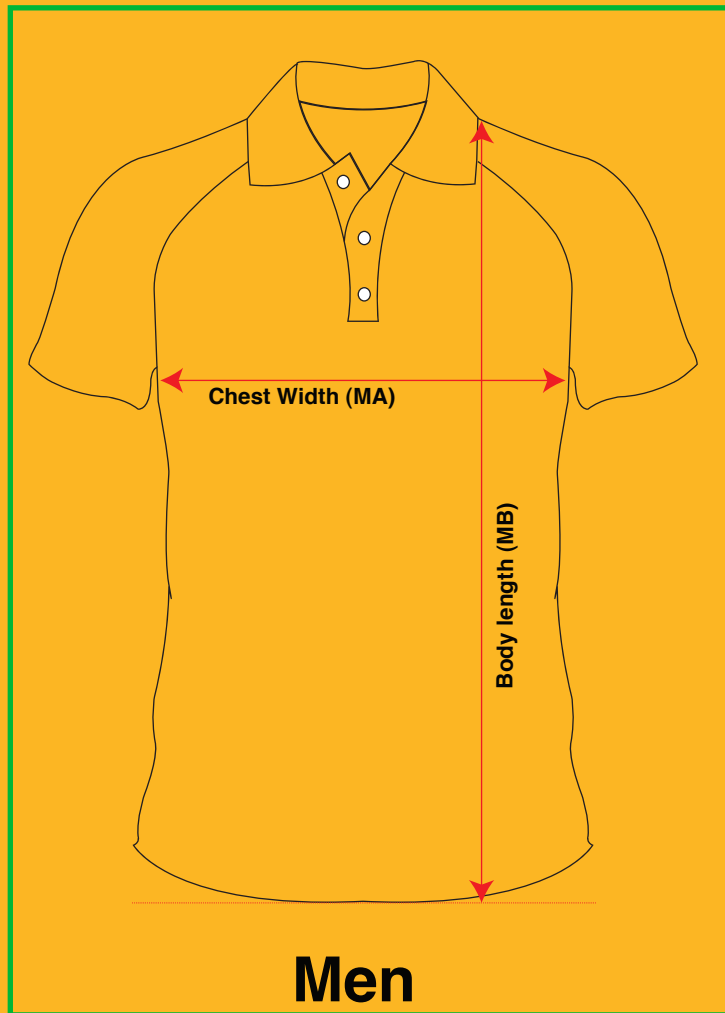

briz leavers
WEAR YOUR LEGACY

SIZE CHART

Senior Polo Size Chart

Men's POLO

POM	Size (cm)	K4	K6	K8	K10	K12	K14	K16	XS	S	M	L	XL	2XL	3XL	4XL	5XL	6XL	7XL	8XL
MA	Chest Width	34	36	38	40	42	44	46	48	52	54	57	60	62	65	68	70	72	74	76
MB	Body Length	46	50	54	57	60	63	66	68	70	72	74	76	77	78	79	80	81	82	83

Women's POLO

		W6	W8	W10	W12	W14	W16	W18	W20	W22	W24	W26	W28	W30	W32	W34
WA	Chest Width	42	44	47	49	52	54	57	59	62	64	67	69	72	74	77
WB	Body Length	63	64	65	66	66	67	69	72	73	74	75	76	76	77	77

briz leavers
WEAR YOUR LEGACY

SIZE CHART

Poly-Cotton Jersey Size Chart

Men's/Unisex

SIZE	K4	K6	K8	K10	K12	K14/3XS	K16/2XS	XS	S	M	L	XL	2XL	3XL	4XL	5XL	6XL	7XL	8XL
MA CHEST WIDTH (cm)	36	38	40	42	44.5	47	49	52.5	54	56.5	59	61.5	64	66	68	71	74	76	78
MB BODY LENGTH (cm)	49.5	52	55.5	57	60.5	63.5	65	69.5	71	72.5	74	75.5	77	79	80	81	82	83	84