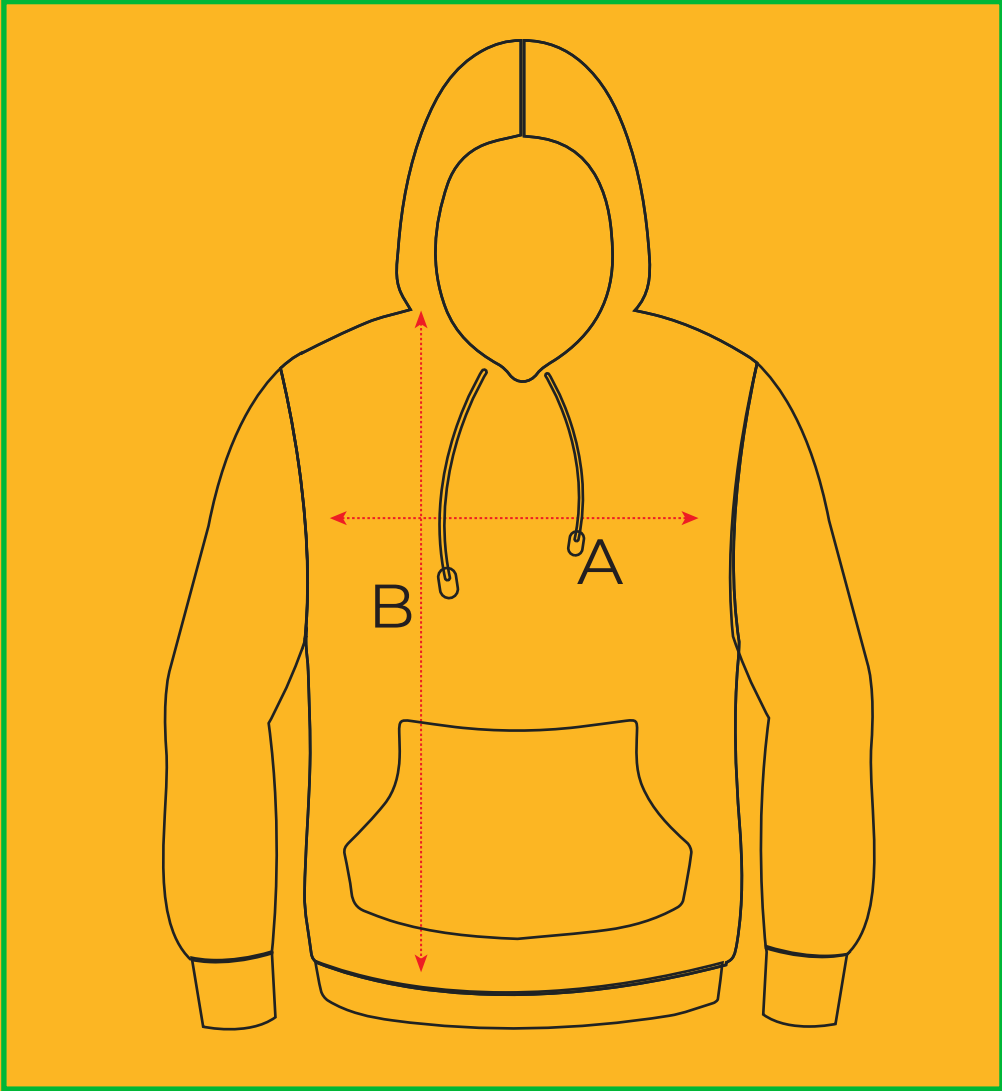

SIZE CHART

Varsity Fleece Jacket size Chart (Unisex)

POM	Size (cm)	K4	K6	K8	K10	K12	K14	K16	XS	S	M	L	XL	2XL	3XL	4XL	5XL	6XL	7XL	8XL
A	1/2 Chest Width	37.5	40	42.5	45	47.5	50	52.5	55	57.5	60	62.5	65	67.5	70	72.5	75	77.5	80	82.5
B	Body Length	45.5	48.5	51.5	54.5	57.5	60.5	63.5	66.5	69.5	72	74.5	77	79.5	82	84	87	88	89	90

briz leavers
WEAR YOUR LEGACY

SIZE CHART

Sublimated Jacket Size Chart

POM	Size (cm)	K4	K6	K8	K10	K12	K14	K16	XS	S	M	L	XL	2XL	3XL	4XL	5XL	6XL	7XL	8XL
A	1/2 Chest Width	37.5	40	42.5	45	47.5	50	52.5	55	57.5	60	62.5	65	67.5	70	72.5	75	77.5	80	82.5
B	Body Length	45.5	48.5	51.5	54.5	57.5	60.5	63.5	66.5	69.5	72	74.5	77	79.5	82	84	87	88	89	90

briz leavers
WEAR YOUR LEGACY

SIZE CHART

Hoodie size Chart (Unisex)

POM	Size (cm)	K4	K6	K8	K10	K12	K14	K16	XS	S	M	L	XL	2XL	3XL	4XL	5XL	6XL	7XL	8XL
A	1/2 Chest Width	37.5	40	42.5	45	47.5	50	52.5	55	57.5	60	62.5	65	67.5	70	72.5	75	77.5	80	82.5
B	Body Length	45.5	48.5	51.5	54.5	57.5	60.5	63.5	66.5	69.5	72	74.5	77	79.5	82	84	87	88	89	90