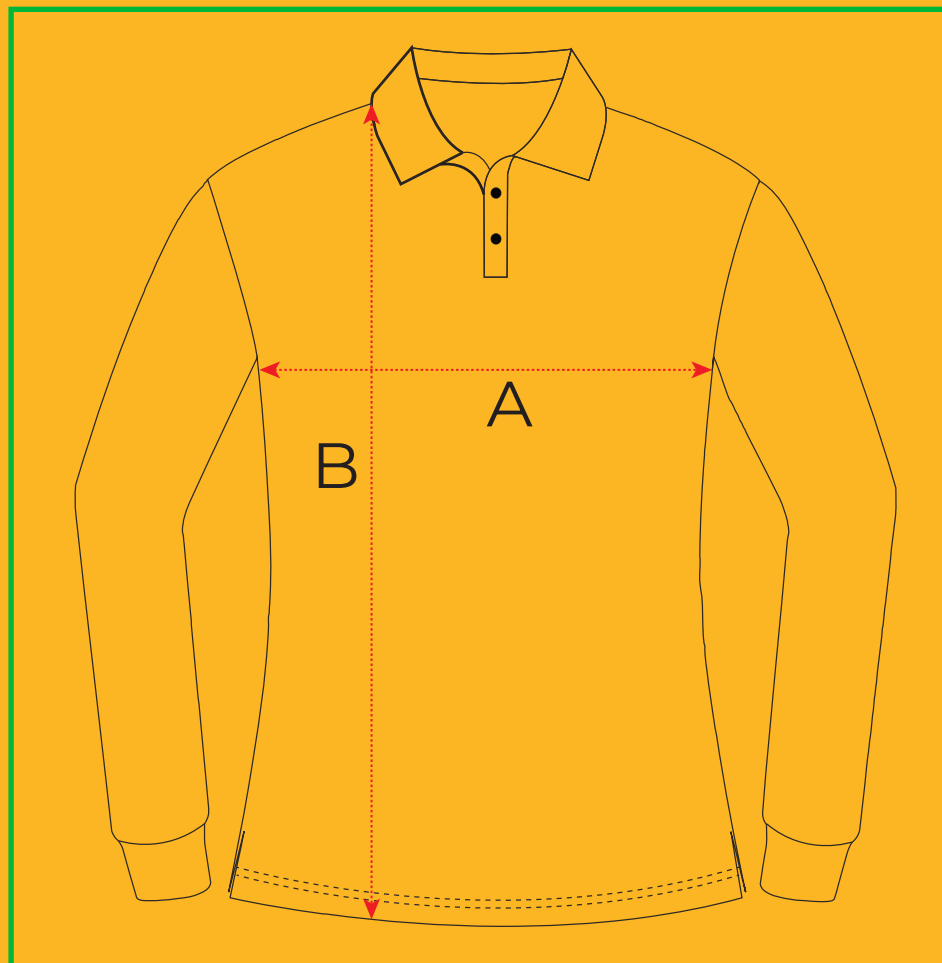

briz leavers
WEAR YOUR LEGACY

SIZE CHART

Poly-Cotton Jersey Size Chart

Men's/Unisex

SIZE	K4	K6	K8	K10	K12	K14/3XS	K16/2XS	XS	S	M	L	XL	2XL	3XL	4XL	5XL	6XL	7XL	8XL
MA CHEST WIDTH (cm)	36	38	40	42	44.5	47	49	52.5	54	56.5	59	61.5	64	66	68	71	74	76	78
MB BODY LENGTH (cm)	49.5	52	55.5	57	60.5	63.5	65	69.5	71	72.5	74	75.5	77	79	80	81	82	83	84

SIZE CHART

Varsity Fleece Jacket size Chart (Unisex)

POM	Size (cm)	K4	K6	K8	K10	K12	K14	K16	XS	S	M	L	XL	2XL	3XL	4XL	5XL	6XL	7XL	8XL
A	1/2 Chest Width	37.5	40	42.5	45	47.5	50	52.5	55	57.5	60	62.5	65	67.5	70	72.5	75	77.5	80	82.5
B	Body Length	45.5	48.5	51.5	54.5	57.5	60.5	63.5	66.5	69.5	72	74.5	77	79.5	82	84	87	88	89	90