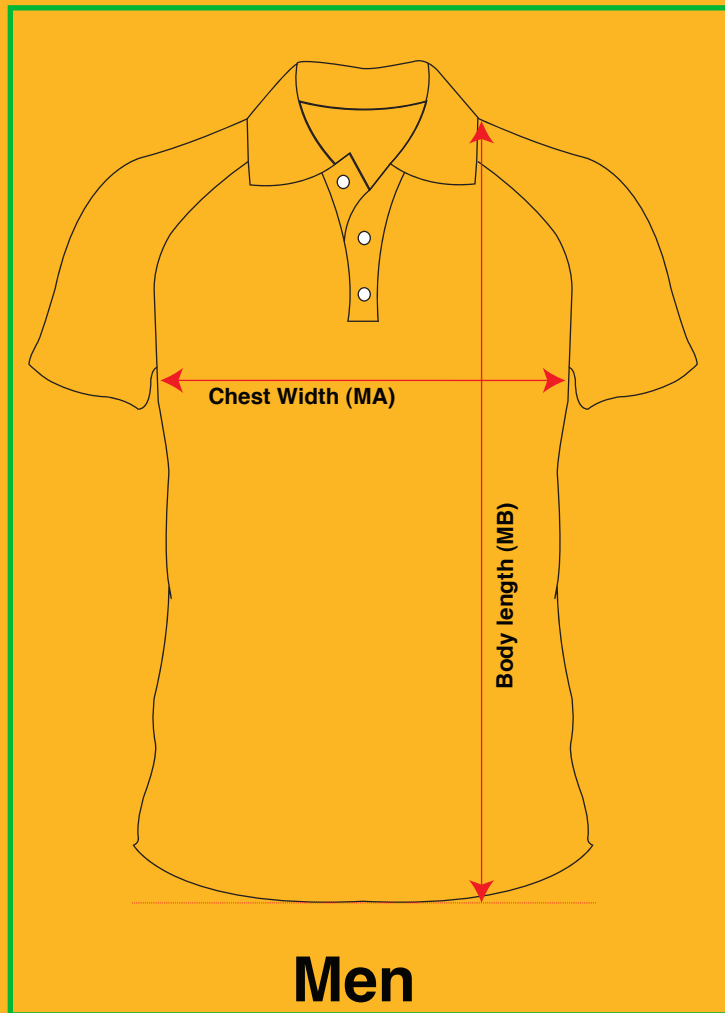

briz leavers
WEAR YOUR LEGACY

SIZE CHART

Senior Polo Size Chart

Men's POLO

POM	Size (cm)	4	6	8	10	12	14	16	XS	S	M	L	XL	2XL	3XL	4XL	5XL	6XL	7XL	8XL
MA	Chest Width	36	38	39	40	42	44	46	48	52	54	54	60	62	65	68	70	72	74	77
MB	Body Length	48	50	54	58	62	65	66	67	70	72	74	76	78	80	82	84	86	88	90

Women's POLO

POM	Size (cm)	6	8	10	12	XS	S	M	L	XL	2XL	3XL	4XL	5XL	6XL	7XL	8XL
WA	Chest Width	40	42	44	46	48	50	52	54	56	58	60	62	64	66	68	70
WB	Body Length	61	62	63	64	65	66	67	68	69	70	71	73	75	77	79	81

briz leavers
WEAR YOUR LEGACY

SIZE CHART

Poly-Cotton Jersey Size Chart

Men's/Unisex

	SIZE	3XS	2XS	XS	S	M	L	XL	2XL	3XL	4XL	5XL	6XL	7XL	8XL
MA	CHEST WIDTH (cm)	47	49	52.5	54	56.5	59	61.5	64	66	68	71	74	76	78
MB	BODY LENGTH (cm)	63.5	65	69.5	71	72.5	74	75.5	77	82.5	83	84	85	86	87