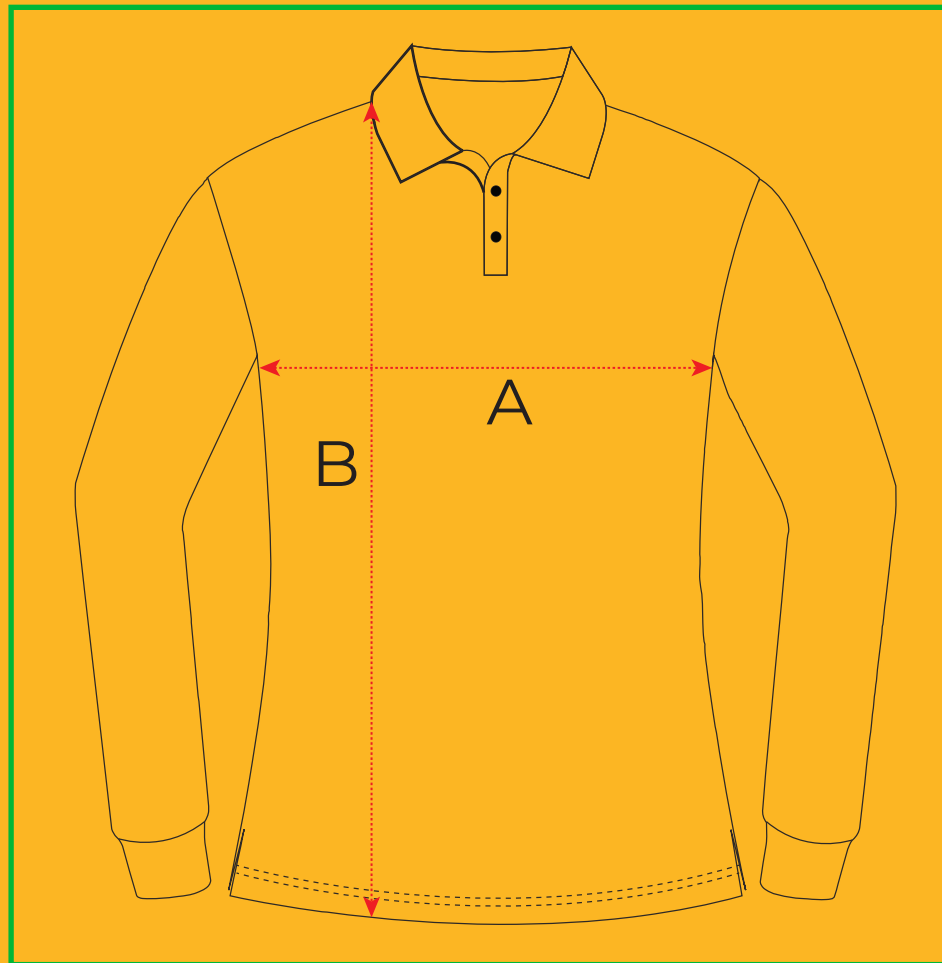

briz leavers
WEAR YOUR LEGACY

SIZE CHART

Poly-Cotton Jersey Size Chart

Men's/Unisex

	SIZE	3XS	2XS	XS	S	M	L	XL	2XL	3XL	4XL	5XL	6XL	7XL	8XL
MA	CHEST WIDTH (cm)	47	49	52.5	54	56.5	59	61.5	64	66	68	71	74	76	78
MB	BODY LENGTH (cm)	63.5	65	69.5	71	72.5	74	75.5	77	82.5	83	84	85	86	87

Women's Leavers Jersey Size Chart

	SIZE	8	10	12	14	16	18	20	22	24	26	28	30
WA	CHEST WIDTH (cm)	46	48	51	54	57	60	63	66	69	72	74	76
WB	BODY LENGTH (cm)	64	65	67	69	71	73	75	77	79	81	82	83