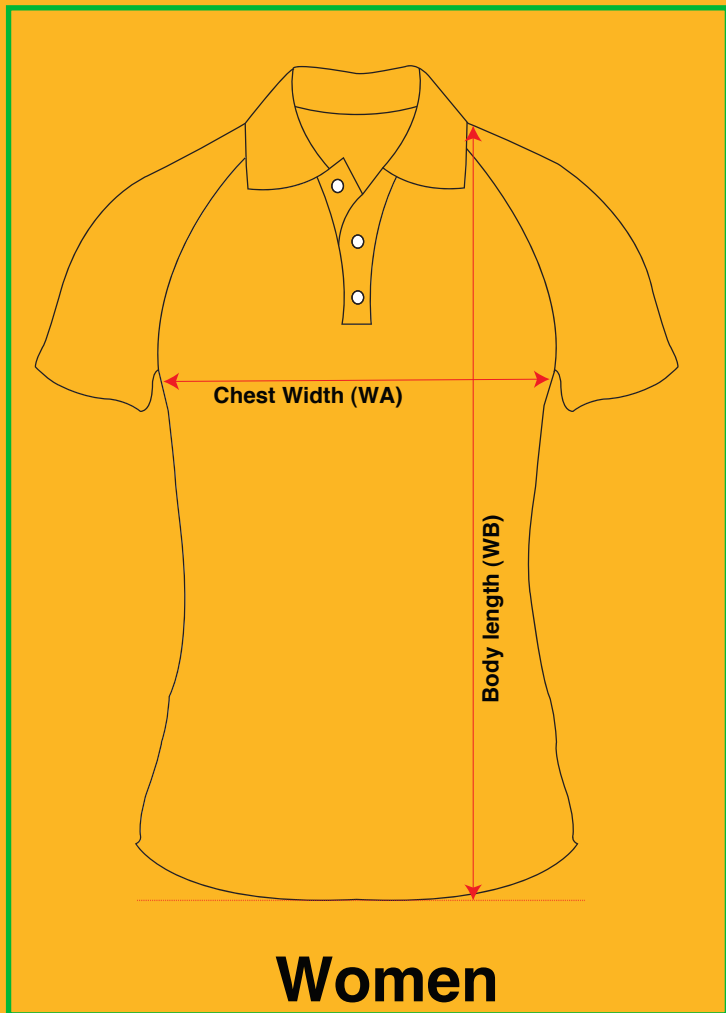

briz leavers
WEAR YOUR LEGACY

SIZE CHART

Senior Polo Size Chart

Men's POLO

POM	Size (cm)	4	6	8	10	12	14	16	XS	S	M	L	XL	2XL	3XL	4XL	5XL	6XL	7XL	8XL
MA	Chest Width	36	38	39	40	42	44	46	48	52	54	54	60	62	65	68	70	72	74	77
MB	Body Length	48	50	54	58	62	65	66	67	70	72	74	76	78	80	82	84	86	88	90

Women's POLO

POM	Size (cm)	6	8	10	12	XS	S	M	L	XL	2XL	3XL	4XL	5XL	6XL	7XL	8XL
WA	Chest Width	40	42	44	46	48	50	52	54	56	58	60	62	64	66	68	70
WB	Body Length	61	62	63	64	65	66	67	68	69	70	71	73	75	77	79	81

briz leavers
WEAR YOUR LEGACY

SIZE CHART

Poly-Cotton Jersey Size Chart

Men's/Unisex

	SIZE	3XS	2XS	XS	S	M	L	XL	2XL	3XL	4XL	5XL	6XL	7XL	8XL
MA	CHEST WIDTH (cm)	47	49	52.5	54	56.5	59	61.5	64	66	68	71	74	76	78
MB	BODY LENGTH (cm)	63.5	65	69.5	71	72.5	74	75.5	77	82.5	83	84	85	86	87

SIZE CHART

Varsity Fleece Jacket size Chart (Unisex)

POM	Size (cm)	K4	K6	K8	K10	K12	K14	K16	XS	S	M	L	XL	2XL	3XL	4XL	5XL	6XL	7XL	8XL
A	1/2 Chest Width	37.5	40	42.5	45	47.5	50	52.5	55	57.5	60	62.5	65	67.5	70	72.5	75	77.5	80	82.5
B	Body Length	45.5	48.5	51.5	54.5	57.5	60.5	63.5	66.5	69.5	72	74.5	77	79.5	82	84	87	88	89	90